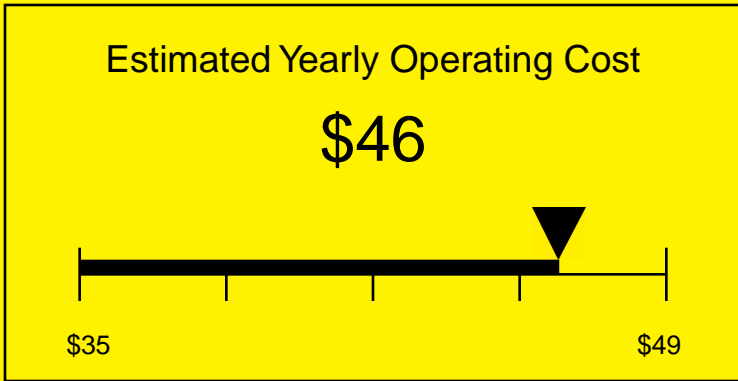

# ENERGYGUIDE

REFRIGERATOR  
Defrost: Automatic

SCR600LMEDADA  
5.5 Cubic Feet

Compare the energy use of this product with others  
before you buy

**434kWh**

Estimated Yearly Electricity Use

Your cost will depend on your utility rates

Based on a 2007 U.S. Government national average cost of 10.65 cents per kWh for electricity. Your actual operating cost will vary depending on your local utility rates and your use of the product.