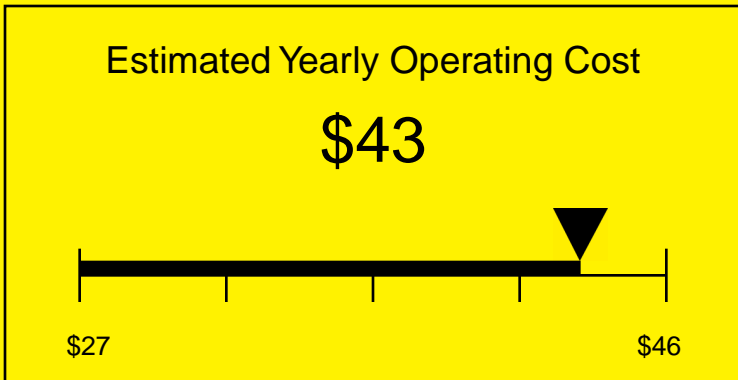

# ENERGYGUIDE

REFRIGERATOR  
Defrost: Automatic

SCR450LBIMEDADA  
4.1 Cubic Feet

Compare the energy use of this product with others  
before you buy

Your cost will depend on your utility rates

Based on a 2007 U.S. Government national average cost of 10.65 cents per kWh for electricity. Your actual operating cost will vary depending on your local utility rates and your use of the product.