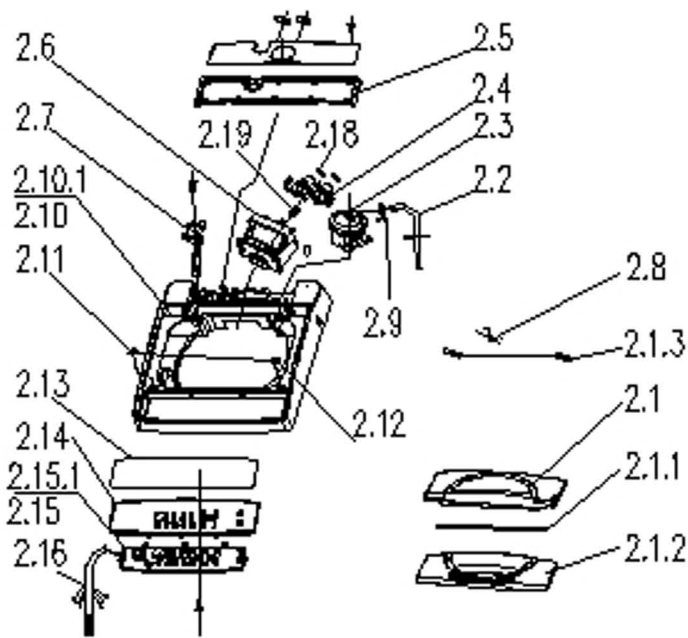

W711 Explosion View

W711 Parts List

No.	BOM code	Part Name	Quantity
1.2	301120670745	OUTER TUB COVER	1
1.3	302502700004	PULSATOR SCREW KIT	1
1.4	302911200020	Big Hose Band	2
1.5	301120502465	PULSATOR KIT	1
1.6	302502100002	T. L. WASHER	1
1.7	302920600081	SUSPEND SYSTEM	1
1.9	302420870056	DRAIN PUMP	1
1.10	301120770421	UPPER DRAIN PIPE KIT	1
1.11	301611000443	CONNECT PIPE	1
1.12	301120770439	BASE KIT	1
1.12.2	301114100050	ADJUSTABLE FOOT KIT	1
1.12.3	301101700008	Leg Washer	1
1.12.4	301113500099	Roller	2
1.12.5	301111902000	Roller Shaft	2
1.14	301120670746	DRAIN CAP	1
1.15	302401000069	POWER CORD	1
1.16	302420770047	MOTOR CAPACITOR KIT	1
1.17	301220690022	CABINET KIT	1
1.18	301120400748	HANDLE	2
1.19	301113700154	REAR COVER PLATE	1
1.20	302701100027	WATER INLET PIPE KIT	1
1.20	302701100026	WATER INLET PIPE KIT	1
1.22	301113700026	Capacitor Bottom Cover	1
2.1	301120770301	TOP COVER	1
2.1.1	302911000023	Cover Wire-steel	1
2.1.2	301120670401	Cover Handle	1
2.1.3	301115100004	PIN SHAFT	2
2.1.4	301120770303	Rear cover	1
2.1.5	301120770302	Front cover	1
2.2	301611000069	AIR TRAP PIPE	1
2.3	302411600008	WATER LEVEL SENSOR	1
2.4	302411200038	WATER INLET VALVE	1
2.5	301120770307	REAR COVER KIT	1
2.6	301120500944	WATER INLET BOX KIT	1