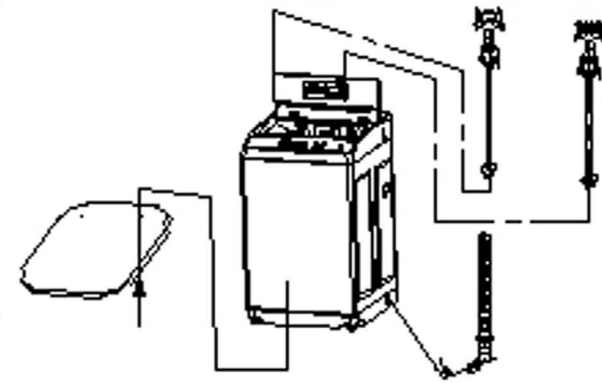

W711 Explosion View

W711 Parts List

No.	BOM code	Part Name	Quantity
1.2	301120670745	OUTER TUB COVER	1
1.3	302502700004	PULSATOR SCREW KIT	1
1.4	302911200020	Big Hose Band	2
1.5	301120502465	PULSATOR KIT	1
1.6	302502100002	T. L. WASHER	1
1.7	302920600081	SUSPEND SYSTEM	1
1.9	302420870056	DRAIN PUMP	1
1.10	301120770421	UPPER DRAIN PIPE KIT	1
1.11	301611000443	CONNECT PIPE	1
1.12	301120770439	BASE KIT	1
1.12.2	301114100050	ADJUSTABLE FOOT KIT	1
1.12.3	301101700008	Leg Washer	1
1.12.4	301113500099	Roller	2
1.12.5	301111902000	Roller Shaft	2
1.14	301120670746	DRAIN CAP	1
1.15	302401000069	POWER CORD	1
1.16	302420770047	MOTOR CAPACITOR KIT	1
1.17	301220690022	CABINET KIT	1
1.18	301120400748	HANDLE	2
1.19	301113700154	REAR COVER PLATE	1
1.20	302701100027	WATER INLET PIPE KIT	1
1.20	302701100026	WATER INLET PIPE KIT	1
1.22	301113700026	Capacitor Bottom Cover	1
2.1	301120770301	TOP COVER	1
2.1.1	302911000023	Cover Wire-steel	1
2.1.2	301120670401	Cover Handle	1
2.1.3	301115100004	PIN SHAFT	2
2.1.4	301120770303	Rear cover	1
2.1.5	301120770302	Front cover	1
2.2	301611000069	AIR TRAP PIPE	1
2.3	302411600008	WATER LEVEL SENSOR	1
2.4	302411200038	WATER INLET VALVE	1
2.5	301120770307	REAR COVER KIT	1
2.6	301120500944	WATER INLET BOX KIT	1