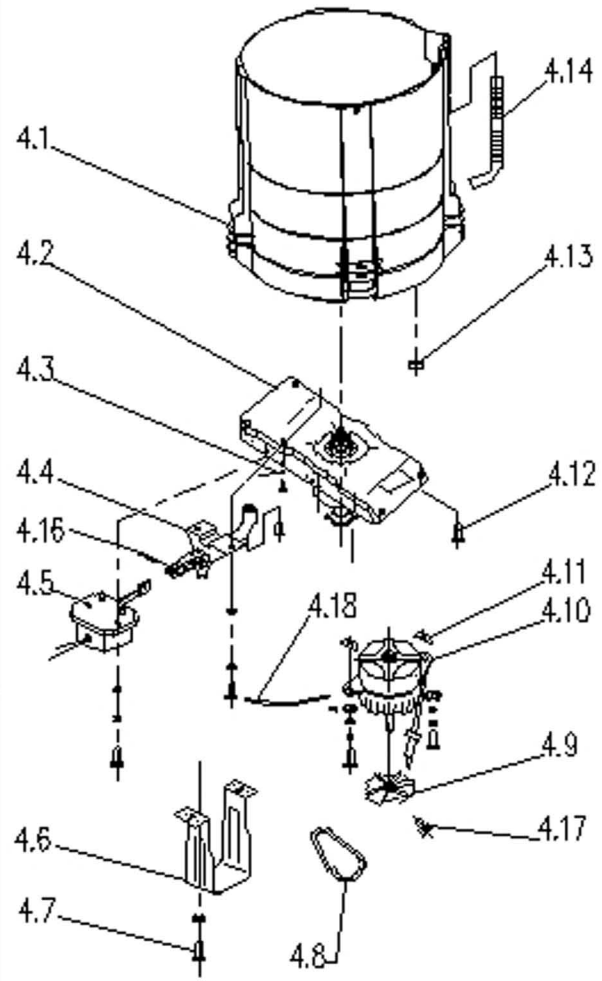

W711 Explosion View

W711 Parts List

No.	BOM code	Part Name	Quantity
1.2	301120670745	OUTER TUB COVER	1
1.3	302502700004	PULSATOR SCREW KIT	1
1.4	302911200020	Big Hose Band	2
1.5	301120502465	PULSATOR KIT	1
1.6	302502100002	T. L. WASHER	1
1.7	302920600081	SUSPEND SYSTEM	1
1.9	302420870056	DRAIN PUMP	1
1.10	301120770421	UPPER DRAIN PIPE KIT	1
1.11	301611000443	CONNECT PIPE	1
1.12	301120770439	BASE KIT	1
1.12.2	301114100050	ADJUSTABLE FOOT KIT	1
1.12.3	301101700008	Leg Washer	1
1.12.4	301113500099	Roller	2
1.12.5	301111902000	Roller Shaft	2
1.14	301120670746	DRAIN CAP	1
1.15	302401000069	POWER CORD	1
1.16	302420770047	MOTOR CAPACITOR KIT	1
1.17	301220690022	CABINET KIT	1
1.18	301120400748	HANDLE	2
1.19	301113700154	REAR COVER PLATE	1
1.20	302701100027	WATER INLET PIPE KIT	1
1.20	302701100026	WATER INLET PIPE KIT	1
1.22	301113700026	Capacitor Bottom Cover	1
2.1	301120770301	TOP COVER	1
2.1.1	302911000023	Cover Wire-steel	1
2.1.2	301120670401	Cover Handle	1
2.1.3	301115100004	PIN SHAFT	2
2.1.4	301120770303	Rear cover	1
2.1.5	301120770302	Front cover	1
2.2	301611000069	AIR TRAP PIPE	1
2.3	302411600008	WATER LEVEL SENSOR	1
2.4	302411200038	WATER INLET VALVE	1
2.5	301120770307	REAR COVER KIT	1
2.6	301120500944	WATER INLET BOX KIT	1