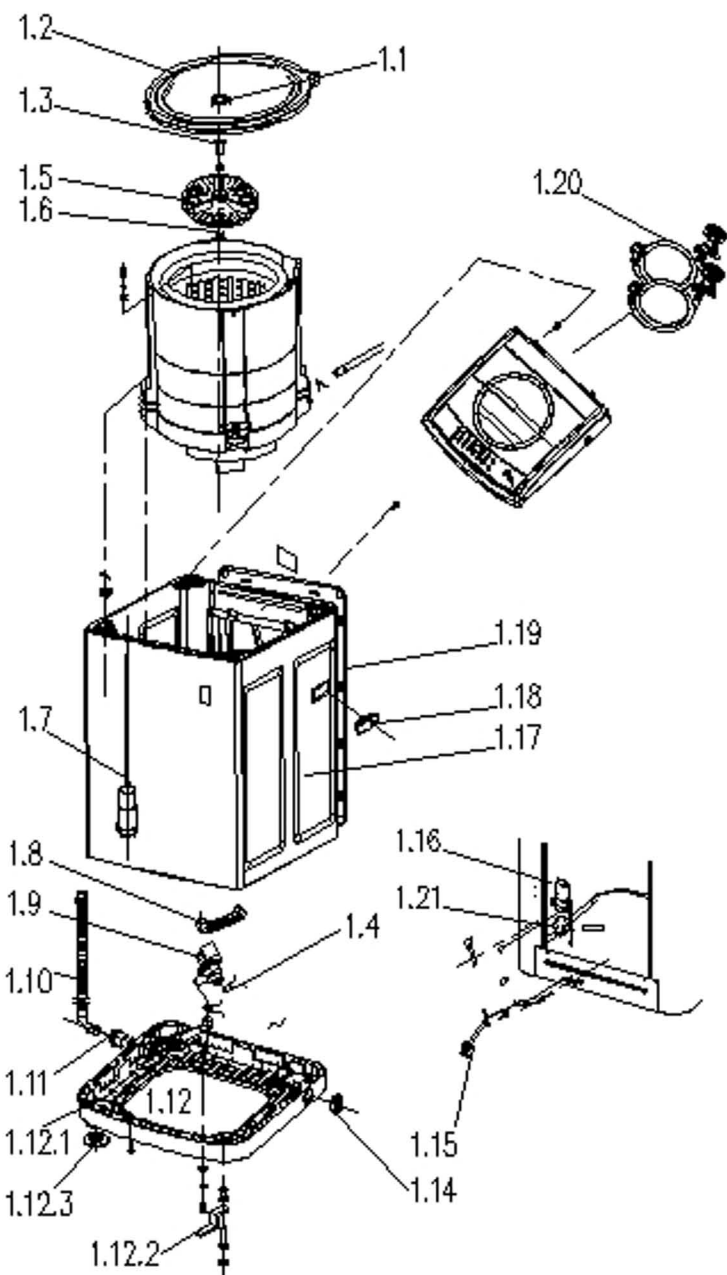

W711 Explosion View

W711 Parts List

No.	BOM code	Part Name	Quantity
1.2	301120670745	OUTER TUB COVER	1
1.3	302502700004	PULSATOR SCREW KIT	1
1.4	302911200020	Big Hose Band	2
1.5	301120502465	PULSATOR KIT	1
1.6	302502100002	T. L. WASHER	1
1.7	302920600081	SUSPEND SYSTEM	1
1.9	302420870056	DRAIN PUMP	1
1.10	301120770421	UPPER DRAIN PIPE KIT	1
1.11	301611000443	CONNECT PIPE	1
1.12	301120770439	BASE KIT	1
1.12.2	301114100050	ADJUSTABLE FOOT KIT	1
1.12.3	301101700008	Leg Washer	1
1.12.4	301113500099	Roller	2
1.12.5	301111902000	Roller Shaft	2
1.14	301120670746	DRAIN CAP	1
1.15	302401000069	POWER CORD	1
1.16	302420770047	MOTOR CAPACITOR KIT	1
1.17	301220690022	CABINET KIT	1
1.18	301120400748	HANDLE	2
1.19	301113700154	REAR COVER PLATE	1
1.20	302701100027	WATER INLET PIPE KIT	1
1.20	302701100026	WATER INLET PIPE KIT	1
1.22	301113700026	Capacitor Bottom Cover	1
2.1	301120770301	TOP COVER	1
2.1.1	302911000023	Cover Wire-steel	1
2.1.2	301120670401	Cover Handle	1
2.1.3	301115100004	PIN SHAFT	2
2.1.4	301120770303	Rear cover	1
2.1.5	301120770302	Front cover	1
2.2	301611000069	AIR TRAP PIPE	1
2.3	302411600008	WATER LEVEL SENSOR	1
2.4	302411200038	WATER INLET VALVE	1
2.5	301120770307	REAR COVER KIT	1
2.6	301120500944	WATER INLET BOX KIT	1