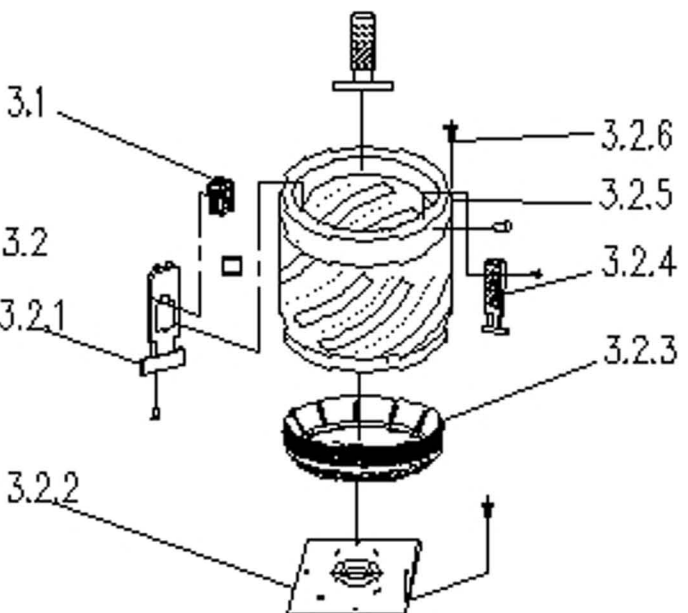

W711 Explosion View

W711 Parts List

No.	BOM code	Part Name	Quantity
1.2	301120670745	OUTER TUB COVER	1
1.3	302502700004	PULSATOR SCREW KIT	1
1.4	302911200020	Big Hose Band	2
1.5	301120502465	PULSATOR KIT	1
1.6	302502100002	T. L. WASHER	1
1.7	302920600081	SUSPEND SYSTEM	1
1.9	302420870056	DRAIN PUMP	1
1.10	301120770421	UPPER DRAIN PIPE KIT	1
1.11	301611000443	CONNECT PIPE	1
1.12	301120770439	BASE KIT	1
1.12.2	301114100050	ADJUSTABLE FOOT KIT	1
1.12.3	301101700008	Leg Washer	1
1.12.4	301113500099	Roller	2
1.12.5	301111902000	Roller Shaft	2
1.14	301120670746	DRAIN CAP	1
1.15	302401000069	POWER CORD	1
1.16	302420770047	MOTOR CAPACITOR KIT	1
1.17	301220690022	CABINET KIT	1
1.18	301120400748	HANDLE	2
1.19	301113700154	REAR COVER PLATE	1
1.20	302701100027	WATER INLET PIPE KIT	1
1.20	302701100026	WATER INLET PIPE KIT	1
1.22	301113700026	Capacitor Bottom Cover	1
2.1	301120770301	TOP COVER	1
2.1.1	302911000023	Cover Wire-steel	1
2.1.2	301120670401	Cover Handle	1
2.1.3	301115100004	PIN SHAFT	2
2.1.4	301120770303	Rear cover	1
2.1.5	301120770302	Front cover	1
2.2	301611000069	AIR TRAP PIPE	1
2.3	302411600008	WATER LEVEL SENSOR	1
2.4	302411200038	WATER INLET VALVE	1
2.5	301120770307	REAR COVER KIT	1
2.6	301120500944	WATER INLET BOX KIT	1