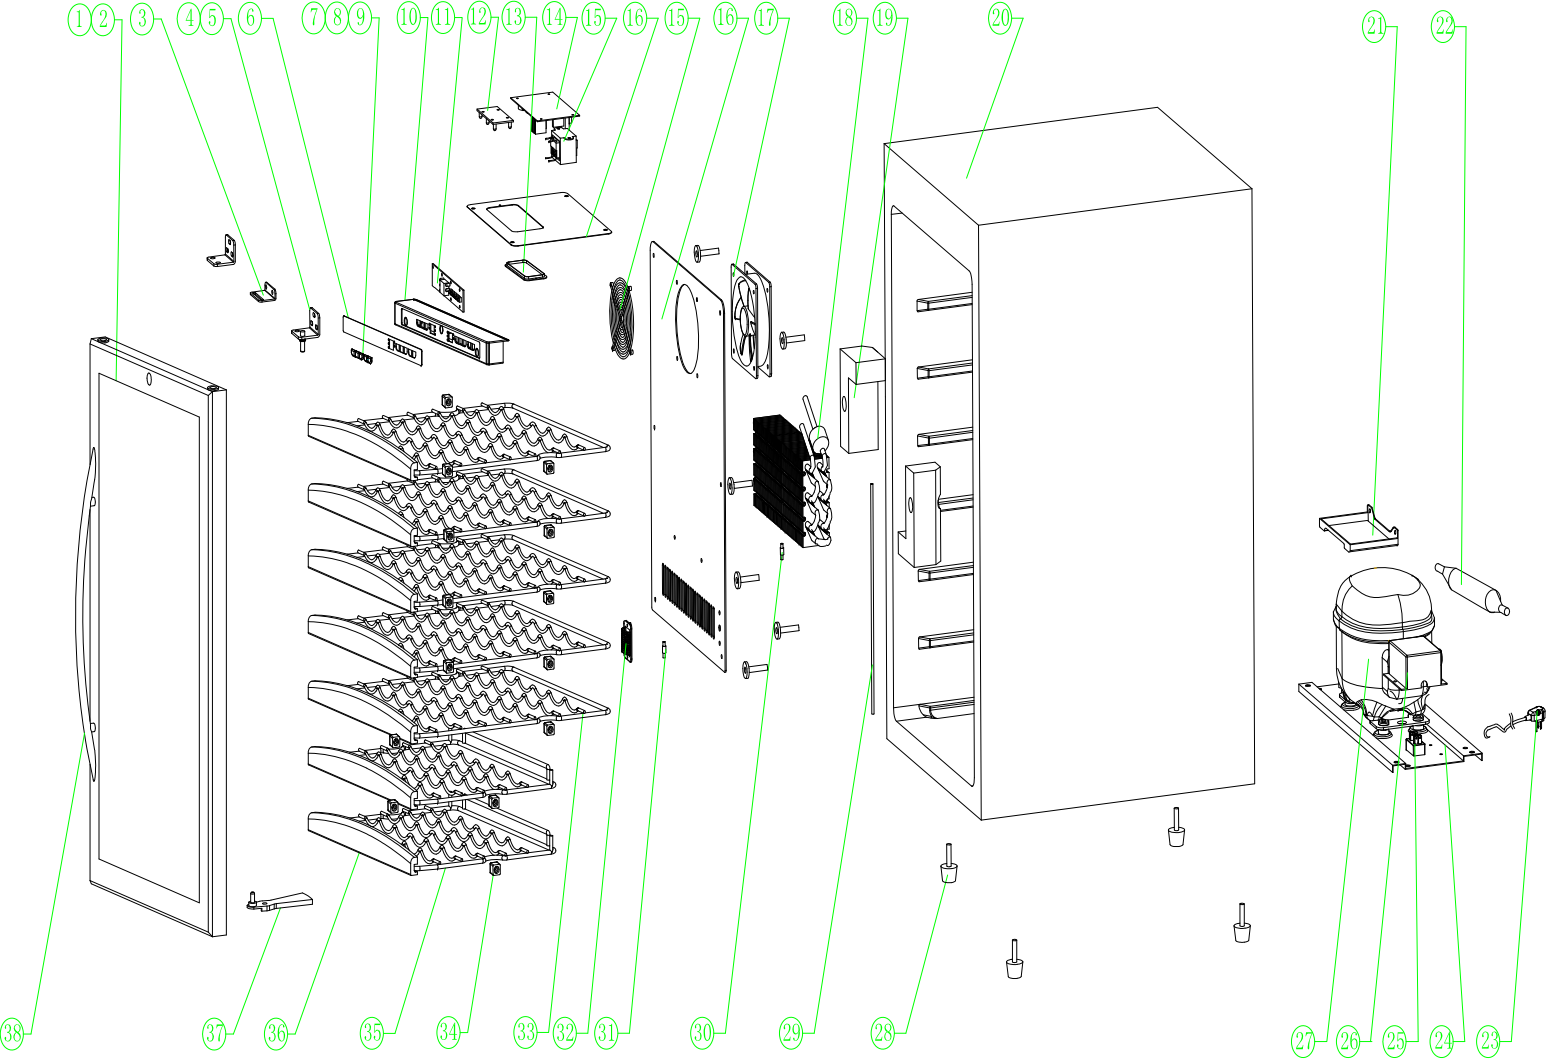

WC400SS Exploded View

WC400SS Parts List

No.	Part No.	Description	Q'ty
1	DG23-1006.1	Glass Door	1
2	DG16-1006.1	Door Gasket	1
3	DG14-1005	Lock Piece	1
4	DG14-1003	Upper Door Hinge	2
5	DG14-502.1	Door Axle	1
6	DG20-1001	Control Panel Film	1
7	DG13-501	Left Button	2
8	DG13-503	Middle Button	1
9	DG13-502	Right Button	2
10	DG13-1006.1	Top Insert	1
11	DG3-1008.1	Display PCB	1
12	DG3-1001.1	LED Light	1
13	DG13-5	Light Cover	1
14	DG3-1008	Main PCB	1
15	DG6-3	Transformer	1
16	DG22-502	Top Cover	1
17	DG7-3	Evapoartor Fan Motor	1
18	DG12-1003	Evapoartor	1
19	DG18-1001	Foam	2
20	DG23-1066	Cabinet	1
21	DG13-120	Water Drip Tray	1
22	DG11-4	Dry Filter	1
23	DG2-1	Power Supply Cord	1
24	DG22-16	Compressor Base	1
25	DG11-2	Terminal	1
26	DG13-2	Junction Box	1
27	DG1-1002	Compressor	1
28	DG13-6.1	Leg	4
29	DG12-1005	Suction Pipe Assembly	1
30	DG8-8	Thermistor 1	1
31	DG8-501	Thermistor 2	1
32	DG13-511	Thermistor Supporter	1
33	DG15-1045	Large Wire Shelf	5
34	DG13-7	Plastic Post	14
35	DG15-1046	Small Wire Shelf	2
36	DG15-1042.1	Wood Insert	7
37	DG14-36	Lower Door Hinge	1
38	DG14-1029.1	Handle	1