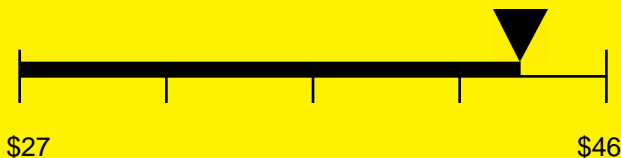

ENERGYGUIDE

REFRIGERATOR
Defrost: Automatic

SCR450LMEDADA
4.1 Cubic Feet

Compare the energy use of this product with others
before you buy

Estimated Yearly Operating Cost

\$43

406kWh

Estimated Yearly Electricity Use

Your cost will depend on your utility rates

Based on a 2007 U.S. Government national average cost of 10.65 cents per kWh for electricity. Your actual operating cost will vary depending on your local utility rates and your use of the product.