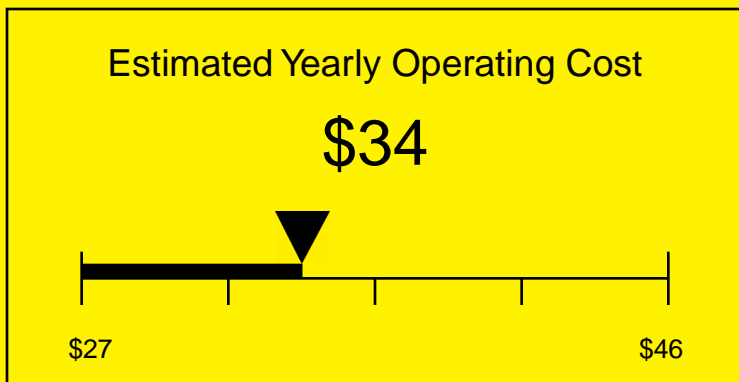

# ENERGYGUIDE

REFRIGERATOR  
Defrost: Automatic

FFAR9LMED  
8.5 Cubic Feet

Compare the energy use of this product with others  
before you buy

Your cost will depend on your utility rates

Based on a 2007 U.S. Government national average cost of 10.65 cents per kWh for electricity. Your actual operating cost will vary depending on your local utility rates and your use of the product.