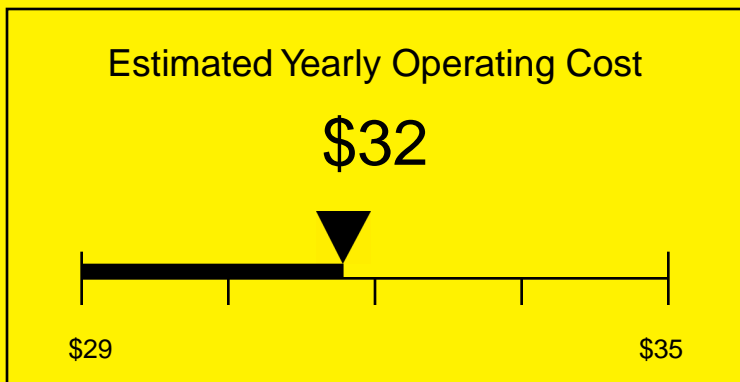

ENERGYGUIDE

FREEZER
Defrost: Manual

FS407LBIMEDSCADA
2.8 Cubic Feet

Compare the energy use of this product with others
before you buy

Your cost will depend on your utility rates

Based on a 2007 U.S. Government national average cost of 10.65 cents per kWh for electricity. Your actual operating cost will vary depending on your local utility rates and your use of the product.