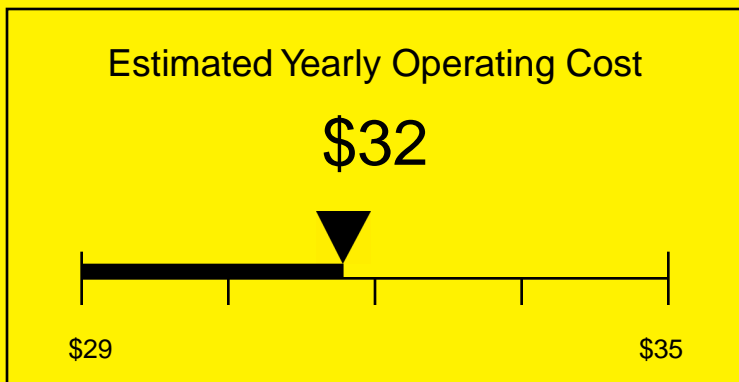

# ENERGYGUIDE

FREEZER  
Defrost: Manual

FS407LBIMEDSC  
2.8 Cubic Feet

Compare the energy use of this product with others  
before you buy

Your cost will depend on your utility rates

Based on a 2007 U.S. Government national average cost of 10.65 cents per kWh for electricity. Your actual operating cost will vary depending on your local utility rates and your use of the product.