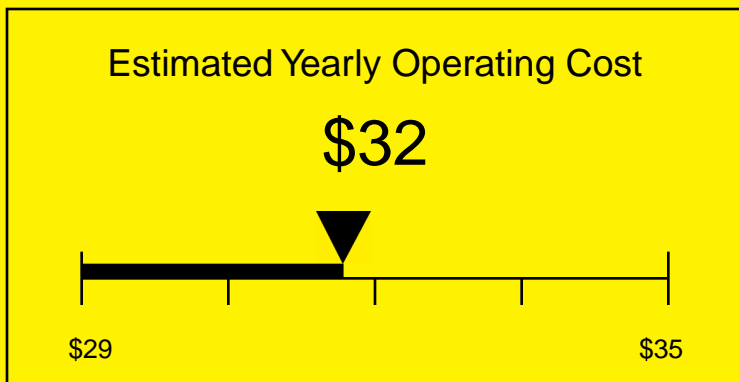

# ENERGYGUIDE

FREEZER  
Defrost: Manual

FS407LBIMEDADA  
2.8 Cubic Feet

Compare the energy use of this product with others  
before you buy

Your cost will depend on your utility rates

Based on a 2007 U.S. Government national average cost of 10.65 cents per kWh for electricity. Your actual operating cost will vary depending on your local utility rates and your use of the product.