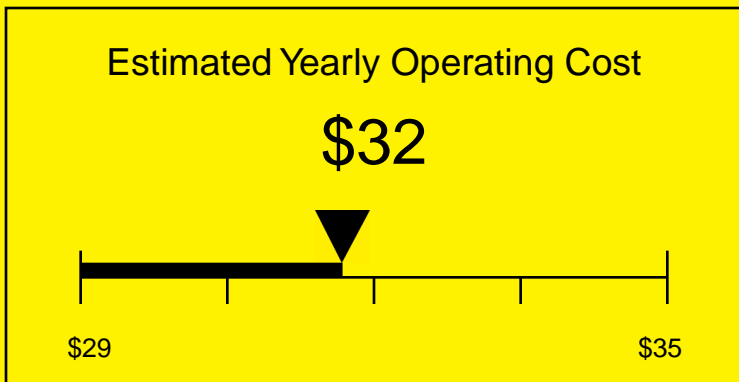

ENERGYGUIDE

FREEZER
Defrost: Manual

FS407LBIMED
2.8 Cubic Feet

Compare the energy use of this product with others
before you buy

Your cost will depend on your utility rates

Based on a 2007 U.S. Government national average cost of 10.65 cents per kWh for electricity. Your actual operating cost will vary depending on your local utility rates and your use of the product.