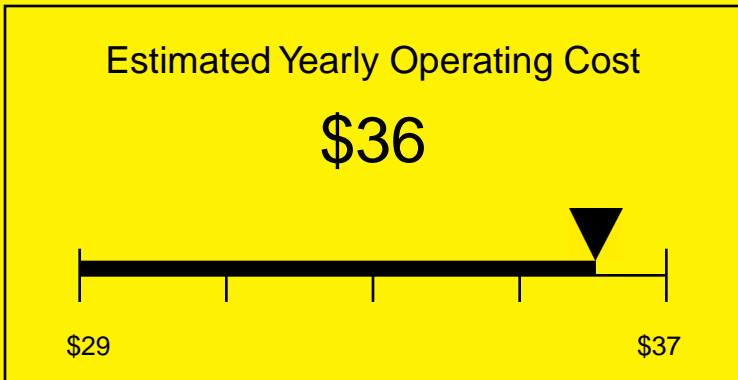

ENERGYGUIDE

REFRIGERATOR-FREEZER
Defrost: Manual

CM411LBIMED
4.1 Cubic Feet

Compare the energy use of this product with others
before you buy

Your cost will depend on your utility rates

Based on a 2007 U.S. Government national average cost of 10.65 cents per kWh for electricity. Your actual operating cost will vary depending on your local utility rates and your use of the product.