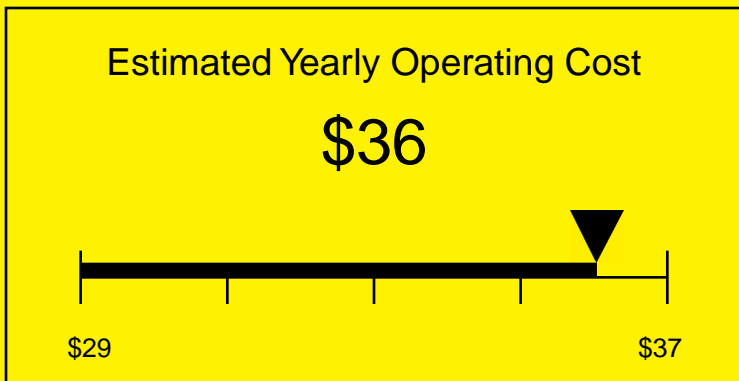

ENERGYGUIDE

REFRIGERATOR-FREEZER
Defrost: Manual

CM405FRADA
4.1 Cubic Feet

Compare the energy use of this product with others
before you buy

Your cost will depend on your utility rates

Based on a 2007 U.S. Government national average cost of 10.65 cents per kWh for electricity. Your actual operating cost will vary depending on your local utility rates and your use of the product.