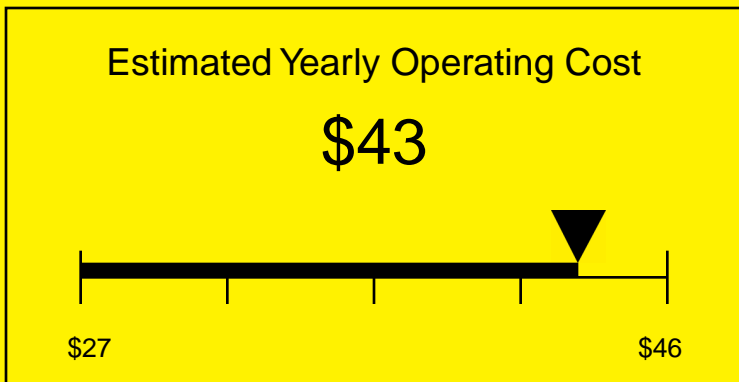

ENERGYGUIDE

REFRIGERATOR
Defrost: Automatic

FF6LBIMEDADA
5.5 Cubic Feet

Compare the energy use of this product with others
before you buy

Your cost will depend on your utility rates

Based on a 2007 U.S. Government national average cost of 10.65 cents per kWh for electricity. Your actual operating cost will vary depending on your local utility rates and your use of the product.