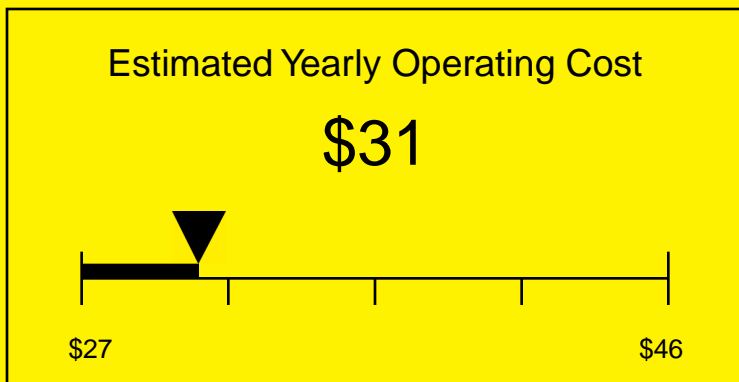

ENERGYGUIDE

REFRIGERATOR-FREEZER
Defrost: Cycle

CP35LLMED
2.9 Cubic Feet

Compare the energy use of this product with others
before you buy

Your cost will depend on your utility rates

Based on a 2007 U.S. Government national average cost of 10.65 cents per kWh for electricity. Your actual operating cost will vary depending on your local utility rates and your use of the product.