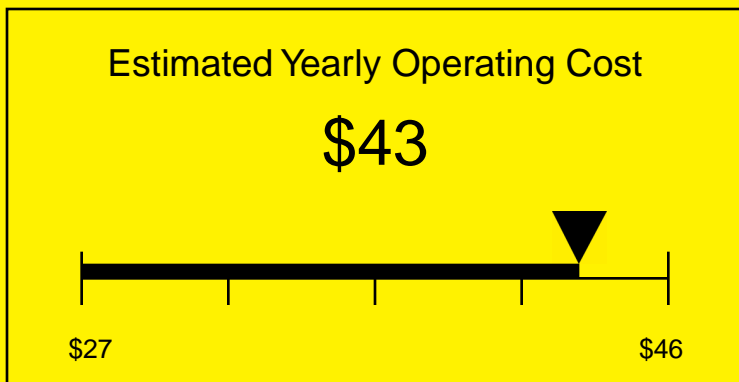

ENERGYGUIDE

REFRIGERATOR
Defrost: Automatic

FF7LBIPUB
5.5 Cubic Feet

Compare the energy use of this product with others
before you buy

Your cost will depend on your utility rates

Based on a 2007 U.S. Government national average cost of 10.65 cents per kWh for electricity. Your actual operating cost will vary depending on your local utility rates and your use of the product.