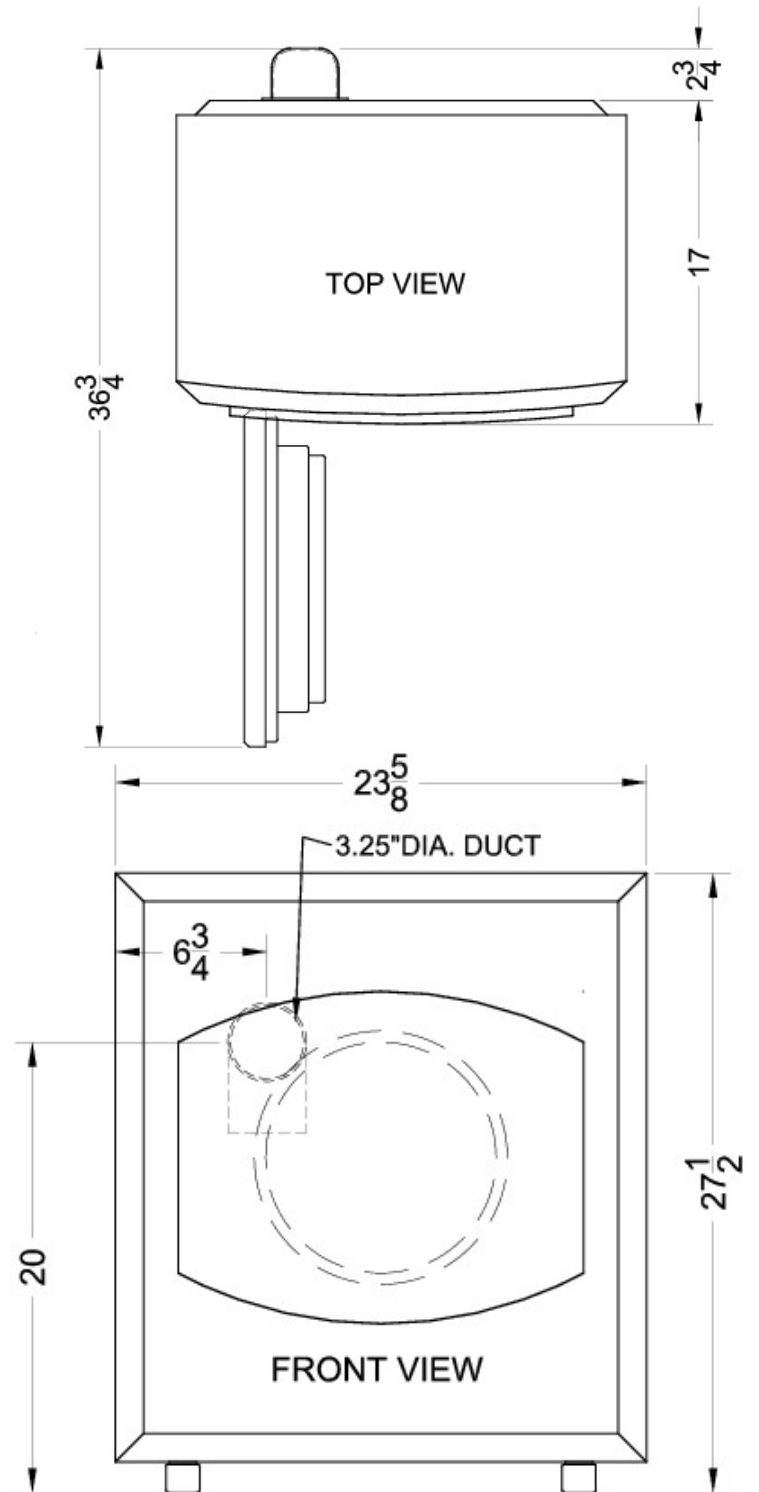

SPD1205

27.5" x 23.63" x 19.75" (H x W x D)

Compact electric dryer with 9 lb. dry capacity

Highlights:

Compact dimensions for an easy fit in any apartment or small home setting

Includes installation kit for wall mounting

Multiple heat levels ensures the right treatment for every load

Compact dimensions	Ideally sized for small living spaces
Stainless steel drum	Solid construction built to last
Multiple temperature settings	Choose from cool, warm, hot, or air fluff (no heat) for the proper dry
Low/high heat settings	Set high or low heat, depending on the nature of the load
Exhaust duct	Includes removable rear exhaust duct for proper ventilation
Mounting kit included	Ships with brackets, hooks, spacers, exhaust fitting and screws to install the unit on the wall
Removable lint filter	Interior filter is easy to clean after each load

Specifications:

Height	27.5"
Width	23.63"
Depth	19.75"
Voltage/Frequency	115 V AC/60 Hz
US Electrical Safety	ETL
Canadian Electrical Safety	ETL-C
Style	Front Loading
Door Window	true
Control Type	Dial
Vented	true
Lint Trap	true