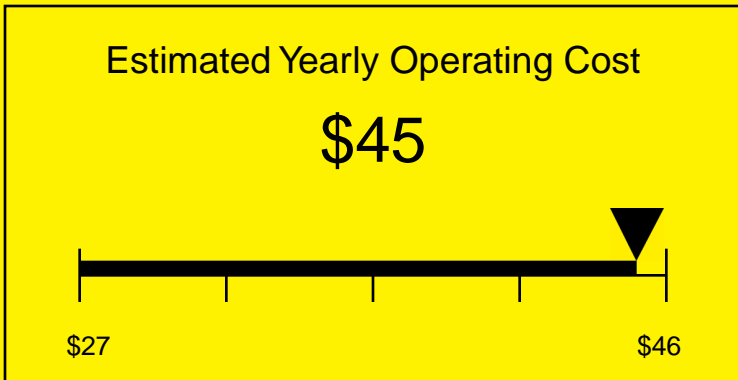

ENERGYGUIDE

REFRIGERATOR
Defrost: Automatic

SP6DSSTBTHINADA
5.4 Cubic Feet

Compare the energy use of this product with others
before you buy

423kWh

Estimated Yearly Electricity Use

Your cost will depend on your utility rates

Based on a 2007 U.S. Government national average cost of 10.65 cents per kWh for electricity. Your actual operating cost will vary depending on your local utility rates and your use of the product.