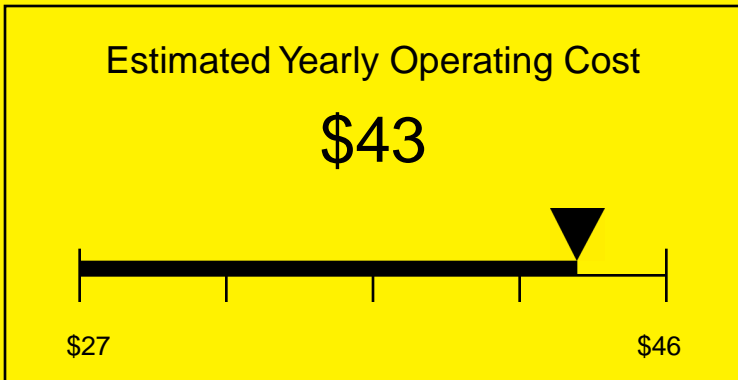

ENERGYGUIDE

REFRIGERATOR
Defrost: Automatic

FF7LPUBCSS
5.5 Cubic Feet

Compare the energy use of this product with others
before you buy

Your cost will depend on your utility rates

Based on a 2007 U.S. Government national average cost of 10.65 cents per kWh for electricity. Your actual operating cost will vary depending on your local utility rates and your use of the product.