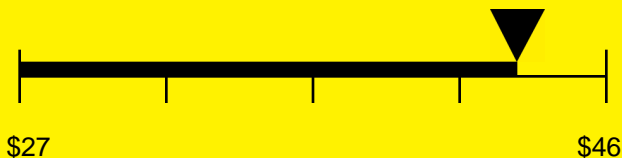

# ENERGYGUIDE

REFRIGERATOR  
Defrost: Automatic

ALB751LCSS  
5.5 Cubic Feet

Compare the energy use of this product with others  
before you buy

Estimated Yearly Operating Cost

**\$43**

**405kWh**

Estimated Yearly Electricity Use

Your cost will depend on your utility rates

Based on a 2007 U.S. Government national average cost of 10.65 cents per kWh for electricity. Your actual operating cost will vary depending on your local utility rates and your use of the product.