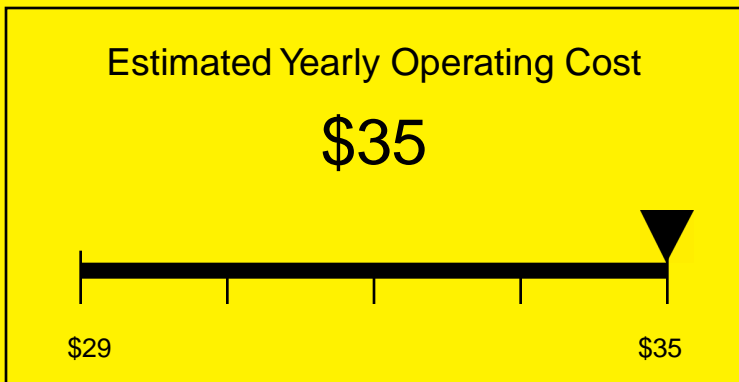

# ENERGYGUIDE

FREEZER  
Defrost: Manual

SPF5DSSTBADA  
3.2 Cubic Feet

Compare the energy use of this product with others  
before you buy

**332kWh**  
Estimated Yearly Electricity Use

Your cost will depend on your utility rates

Based on a 2007 U.S. Government national average cost of 10.65 cents per kWh for electricity. Your actual operating cost will vary depending on your local utility rates and your use of the product.