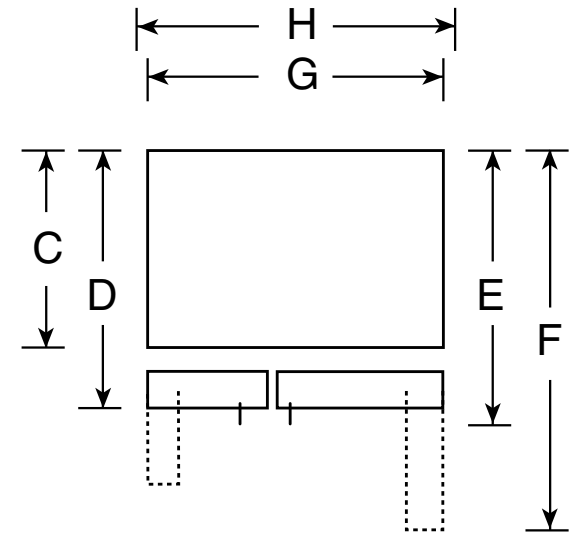

## Café™ Series 24.6 Cu. Ft. Counter-Depth Side-By-Side Refrigerator with Dispenser

### Dimensions and Installation Information (in inches)

Overall Dimensions	Height to top of hinge (in.) <b>A</b>	<b>72</b>
	Height to top of case (in.) <b>B</b>	<b>71-5/8</b>
	Case depth without door (in.) <b>C</b>	<b>23-7/8</b>
	Case depth less door handle (in.) <b>D</b>	<b>27-1/8</b>
	Case depth with door handle (in.) <b>E</b>	<b>29-3/4</b>
	Depth with fresh food door open 90° (in.) <b>F</b>	<b>46</b>
	Width (in.) <b>G</b>	<b>36</b>
	Width with door open 90° inc. door handle (in.) <b>H</b>	<b>41-5/8</b>
Air	Each side (in.)	<b>1/8</b>
	Top (in.)	<b>1</b>
	Back (in.)	<b>2</b>

†Water hook-up fits in back air clearance when calculating installation depth.

If installed against a wall, allow clearance of 14-3/16" on freezer side to remove bin.

Clearance required to remove fresh food full-size pan without disassembling is 18-15/16".