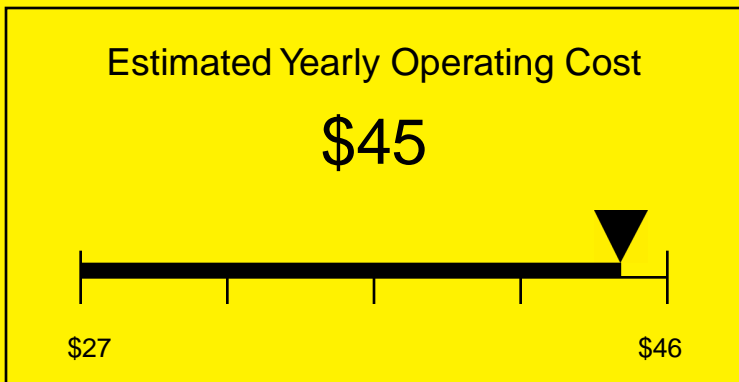

# ENERGYGUIDE

None  
Defrost: Automatic

SBC490OSSSTB7TWIN  
6.4 Cubic Feet

Compare the energy use of this product with others  
before you buy

Your cost will depend on your utility rates

Based on a 2007 U.S. Government national average cost of 10.65 cents per kWh for electricity. Your actual operating cost will vary depending on your local utility rates and your use of the product.