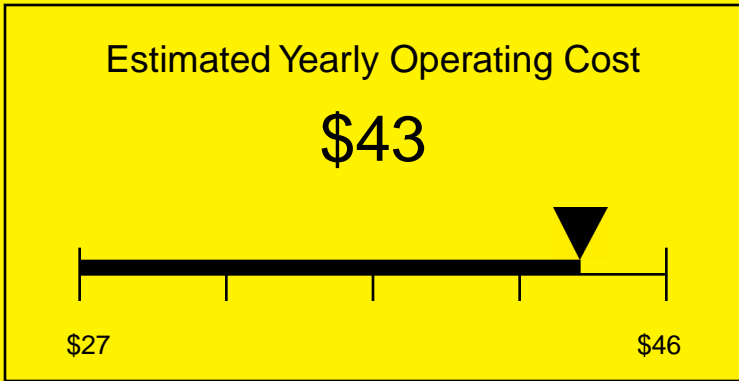

ENERGYGUIDE

REFRIGERATOR
Defrost: Automatic

FF511LBIMEDDT
4.1 Cubic Feet

Compare the energy use of this product with others
before you buy

Your cost will depend on your utility rates

Based on a 2007 U.S. Government national average cost of 10.65 cents per kWh for electricity. Your actual operating cost will vary depending on your local utility rates and your use of the product.