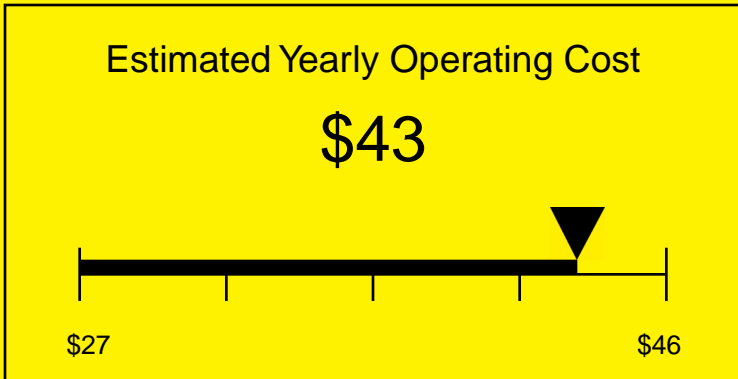

ENERGYGUIDE

REFRIGERATOR
Defrost: Automatic

ALB753LBL
5.5 Cubic Feet

Compare the energy use of this product with others
before you buy

Your cost will depend on your utility rates

Based on a 2007 U.S. Government national average cost of 10.65 cents per kWh for electricity. Your actual operating cost will vary depending on your local utility rates and your use of the product.