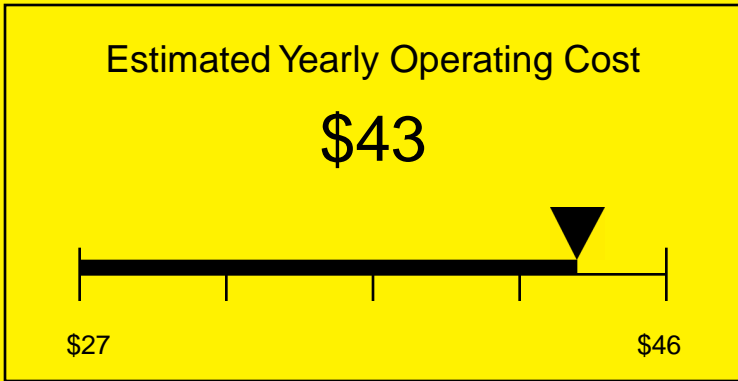

ENERGYGUIDE

REFRIGERATOR
Defrost: Automatic

ALB753BSSTB
5.5 Cubic Feet

Compare the energy use of this product with others
before you buy

405kWh

Estimated Yearly Electricity Use

Your cost will depend on your utility rates

Based on a 2007 U.S. Government national average cost of 10.65 cents per kWh for electricity. Your actual operating cost will vary depending on your local utility rates and your use of the product.