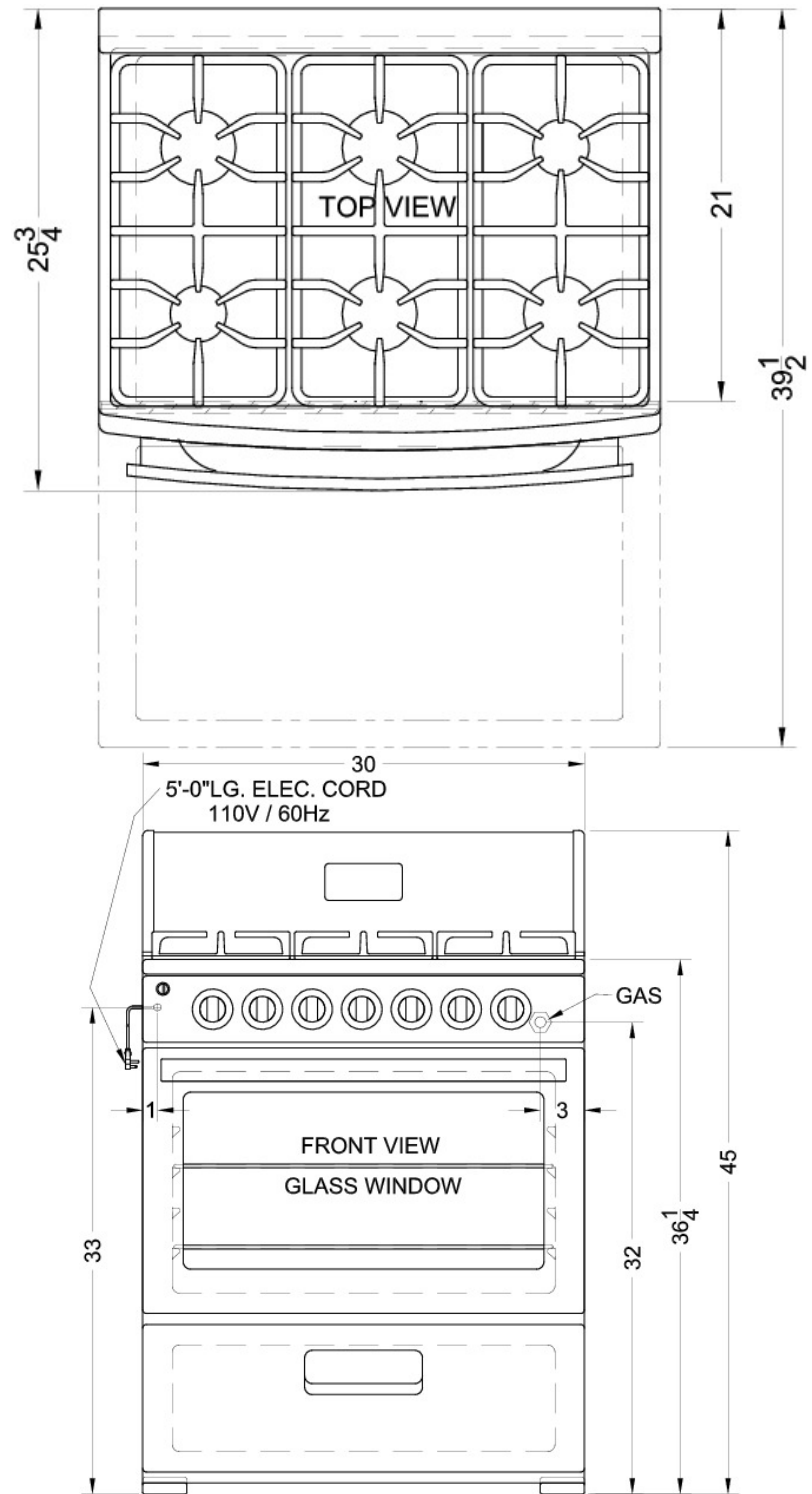

Specifications:

Height	43.0"
Width	30.0"
Depth	23.62"
Shipping Weight	190.0 lbs.
Parts/Labor Warranty	1 Year
Compressor Warranty	5 Years

Summit Appliances Division, Felix Storch, Inc.
770 Garrison Ave • Bronx, NY 10474
Phone: 718-893-3900 • Fax: 718-842-3093
Email: info@summitappliance.com