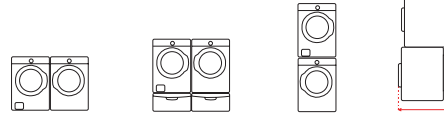

Installation Options:

Side by Side, On Pedestals, Stacked, Stacked Depth (36")

Warranty:

One (1) Year All Parts and Labor
Two (2) Years Control Board Parts

Product Dimensions + Weight:

Dimensions: (WxHxD) 27" x 38⁵/₈" x 32³/₃₂"
Weight: 125.66 lbs/57 kg

Shipping Dimensions + Weight:

Dimensions: (WxHxD) 29⁵⁹/₆₄" x 43⁵/₁₆" x 34¹/₁₆"
Weight: 143.3 lbs/65 kg

Color:

Stainless Platinum
Neat White

Model #:

DV520AEP
DV520AEW

UPC Code:

036725569874
036725569812