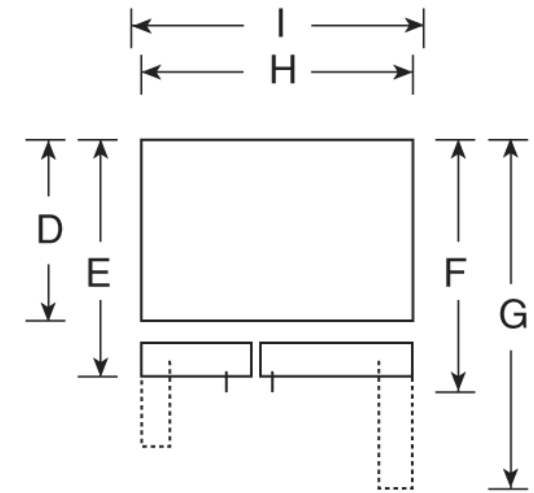

## GE Profile™ ENERGY STAR® 23.1 Cu. Ft. Counter Depth French-Door Ice & Water Refrigerator

### Dimensions and Installation Information (in inches)

Overall Dimensions	Height to top of crown (in.) <b>A</b>	70-1/4
	Height to top of hinge (in.) <b>B</b>	69-7/8
	Height to top of case (in.) <b>C</b>	69
	Case depth without door (in.) <b>D</b>	24
	Case depth less door handle (in.) <b>E</b>	28-1/2
	Case depth with door handle (in.) <b>F</b>	31-1/8
	Depth with fresh food door open 90° (in.) <b>G</b>	43
	Width (in.) <b>H</b>	35-3/4
	Width with door open 90° inc. door handle (in.) <b>I</b>	43-1/2
Air	Each side (in.)	1/8
	Top (in.)	1
	Back (in.)	2