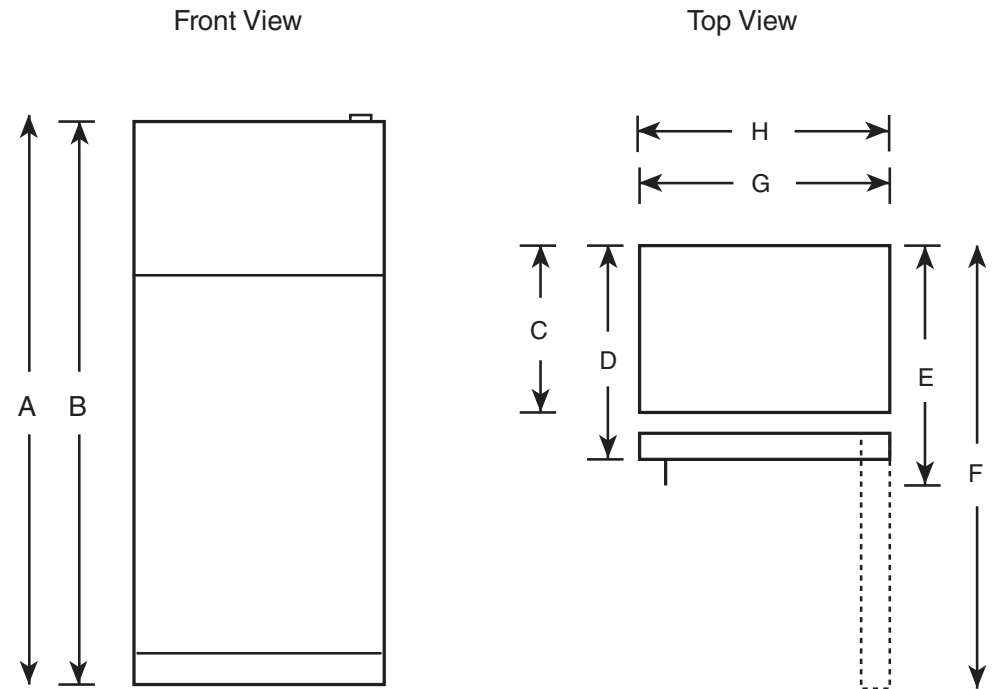

GTZ18IBE

GE® 18.0 Cu. Ft. Top-Freezer Refrigerator

Dimensions and Installation Information (in inches)

Overall Dimensions	Height to top of hinge (in.) A	66-5/8
	Height to top of case (in.) B	66-1/8
	Case depth without door (in.) C	27-1/2
	Case depth less door handle (in.) D	30-1/4
	Case depth with door handle (in.) E	32-1/8
	Depth with fresh food door open 90° (in.) F	58-1/8
	Width (in.) G	29-1/2
	Width with door open 90° inc. door handle (in.) H	32
Air Clearances	Each side (in.)	1/8
	Top (in.)	1
	Back (in.)	2

310325

GTZ18IBE

GE® 18.0 Cu. Ft. Top-Freezer Refrigerator

Features and Benefits

- Stainless steel exterior - Adds elegance to any kitchen décor
- Adjustable glass shelves - A variety of shelf configurations provide additional options for food storage
- Upfront temperature controls - Easy-to-use controls regulate both fresh food and freezer sections
- Clear crisper drawers - Transparent drawers make finding your favorite items quick and easy
- Gallon door bins - Deep bins handle large containers in the door for more fresh food space
- Snack drawer - Conveniently stores favorite foods and allows for quick, easy access
- Wire freezer shelves - Sturdy shelves provide additional storage for frozen foods
- Never Clean condenser - Sealed compartment keeps coils clean and simplifies maintenance
- Model GTZ18IBESS - Stainless steel