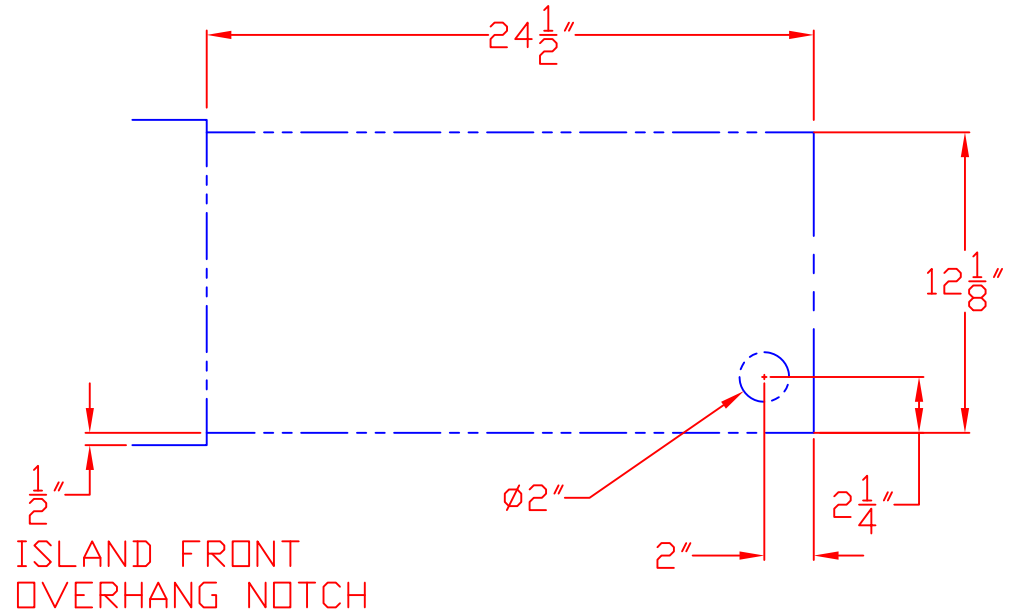

1/20/10

LYNX SIDE BURNER SINGLE- LSB1-1 W/ DIMENSIONS

ISLAND CUTOUT
IN BLUE

TOP VIEW

FRONT VIEW

SIDE VIEW

1/20/10

LYNX SIDE BURNER
SINGLE- LSB1-1
ISLAND CUTOUT

TOP VIEW

FRONT VIEW

SIDE VIEW