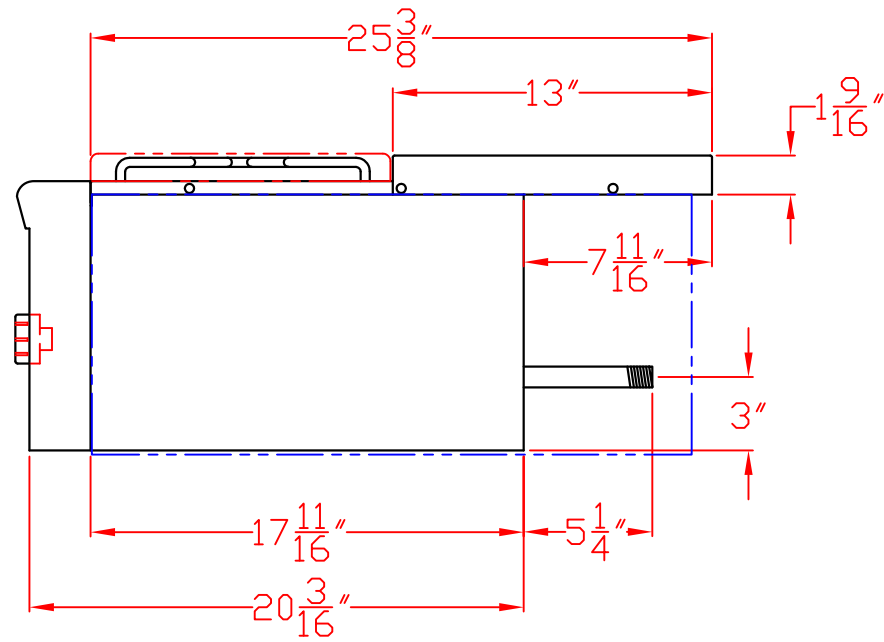

1/20/10

LYNX SIDE BURNER SINGLE- LSB1-1 W/ DIMENSIONS

ISLAND CUTOUT
IN BLUE

TOP VIEW

FRONT VIEW

SIDE VIEW

1/20/10

LYNX SIDE BURNER
SINGLE- LSB1-1
ISLAND CUTOUT

TOP VIEW

FRONT VIEW

SIDE VIEW