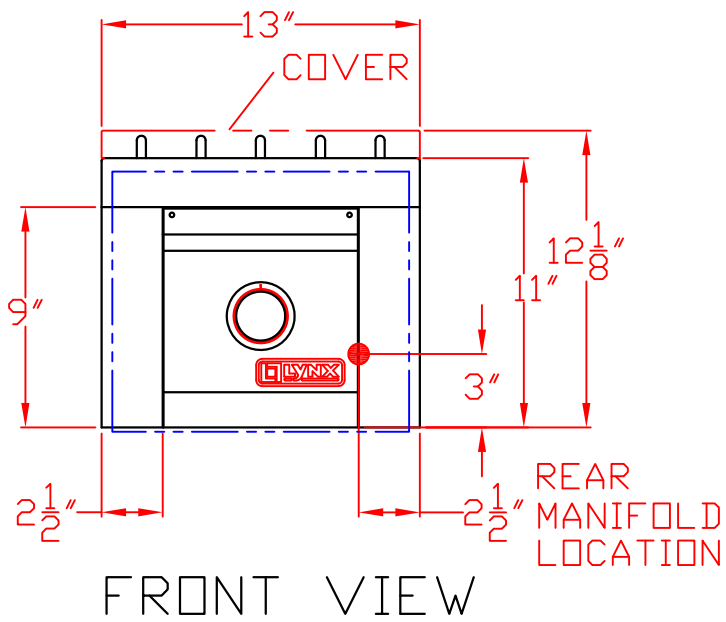

1/20/10

LYNX SIDE BURNER SINGLE- LSB1-1 W/ DIMENSIONS

ISLAND CUTOUT
IN BLUE

TOP VIEW

FRONT VIEW

SIDE VIEW

1/20/10

LYNX SIDE BURNER
SINGLE- LSB1-1
ISLAND CUTOUT

TOP VIEW

FRONT VIEW

SIDE VIEW