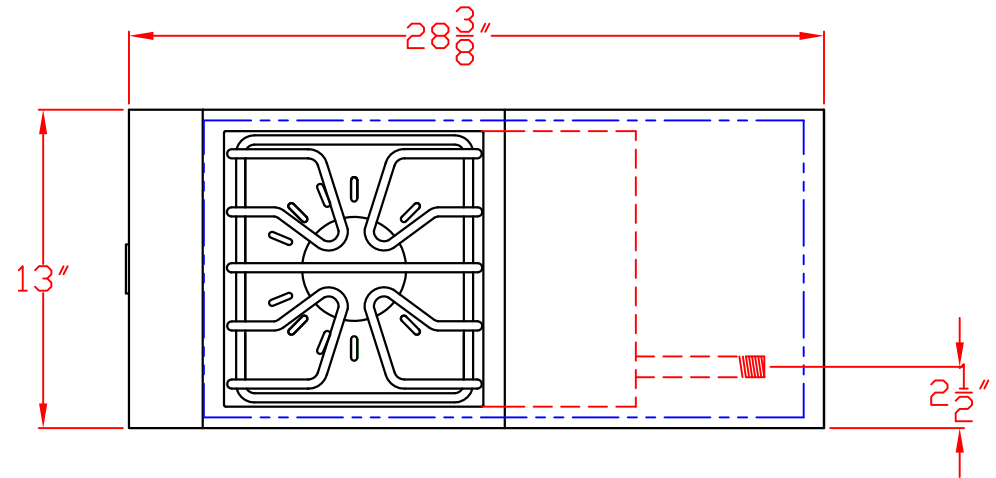

1/20/10

LYNX SIDE BURNER SINGLE- LSB1-1 W/ DIMENSIONS

ISLAND CUTOUT
IN BLUE

TOP VIEW

FRONT VIEW

SIDE VIEW

1/20/10

LYNX SIDE BURNER
SINGLE- LSB1-1
ISLAND CUTOUT

TOP VIEW

FRONT VIEW

SIDE VIEW