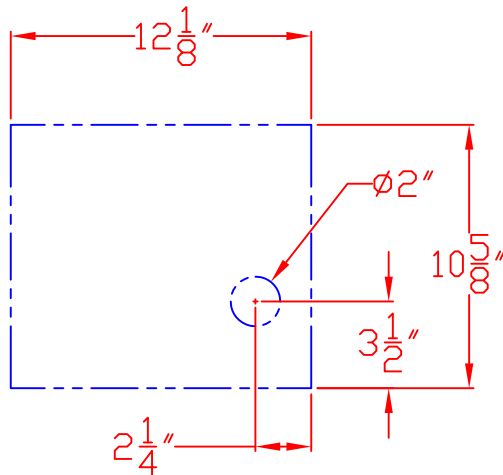

1/20/10

LYNX SIDE BURNER SINGLE- LSB1-1 W/ DIMENSIONS

ISLAND CUTOUT
IN BLUE

TOP VIEW

FRONT VIEW

SIDE VIEW

1/20/10

LYNX SIDE BURNER
SINGLE- LSB1-1
ISLAND CUTOUT

TOP VIEW

FRONT VIEW

SIDE VIEW