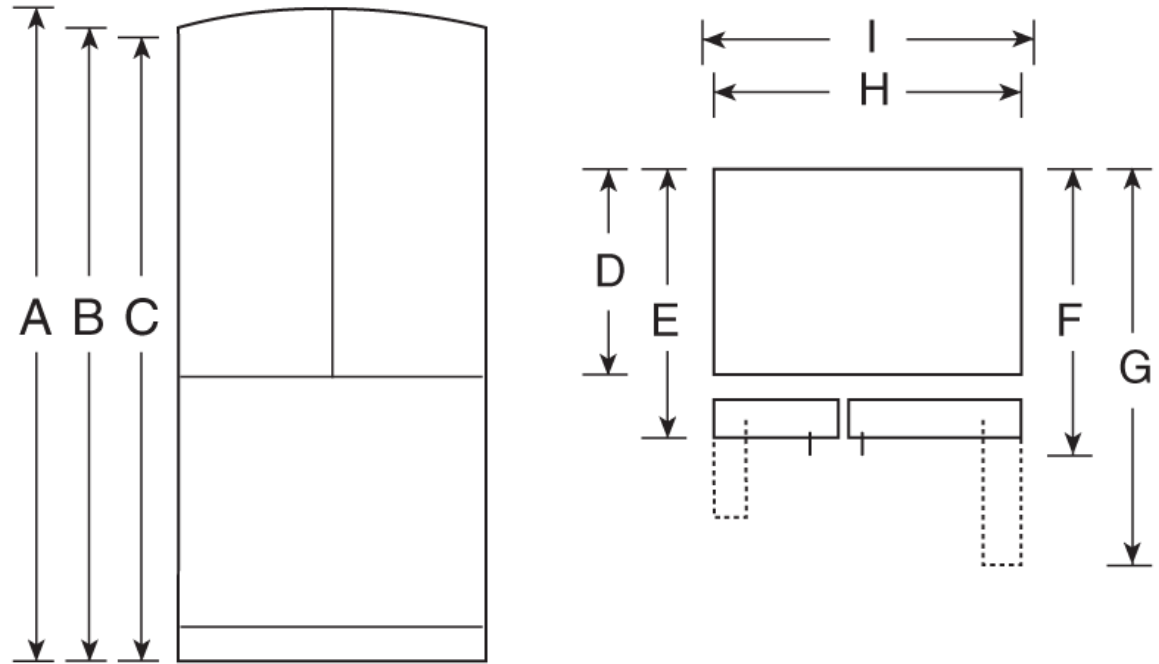

### Dimensions and Installation Information (in inches)

Overall Dimensions	Height to top of crown (in.) <b>A</b>	70-1/2
	Height to top of hinge (in.) <b>B</b>	69-7/8
	Height to top of case (in.) <b>C</b>	69
	Case depth without door (in.) <b>D</b>	24-3/8
	Case depth less door handle (in.) <b>E</b>	30-1/4
	Case depth with door handle (in.) <b>F</b>	31-1/4
	Depth with fresh food door open 90° (in.) <b>G</b>	43-3/8
	Width (in.) <b>H</b>	35-3/4
	Width with door open 90° inc. door handle (in.) <b>I</b>	44-3/4
Air	Each side (in.)	1/8
	Top (in.)	1
	Back (in.)	2