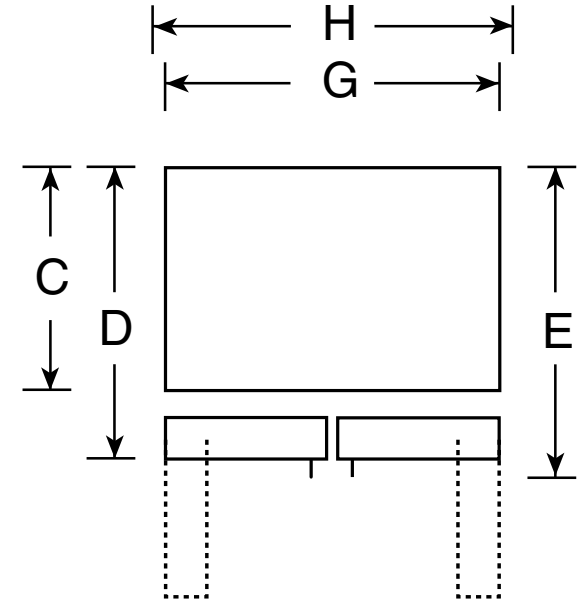

CYE23TSD

GE Café™ Series ENERGY STAR® 23.1 Cu. Ft. French-Door Counter-Depth Refrigerator

Dimensions and Installation Information (in inches)

Overall Dimensions	Height to top of hinge (in.) A	69-7/8
	Height to top of case (in.) B	69
	Case depth without door (in.) C	24-3/8
	Case depth less door handle (in.) D	30-1/4
	Case depth with door handle (in.) E	31-1/4
	Depth with fresh food door open 90° (in.) F	43-3/8
	Width (in.) G	35-3/4
Air	Width with door open 90° inc. door handle (in.) H	44-3/4
	Each side (in.)	1/8
	Top (in.)	1
	Back (in.)	2