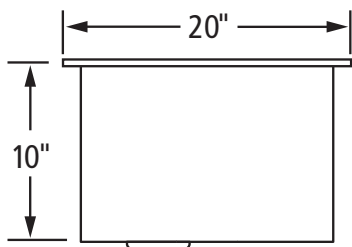

FRIGIDAIRE®

1-888-999-4832

FPUR-3320-D10/10 16 Gauge 304 Stainless Steel Double Bowl Undermount Sink

Side View

Dimensions

- Overall Size: 33" x 20"
- Left Bowl: 16" x 18-1/2" x 10"
- Right Bowl: 14-1/2" x 16" x 10"
- Drain Opening: 3-1/2"