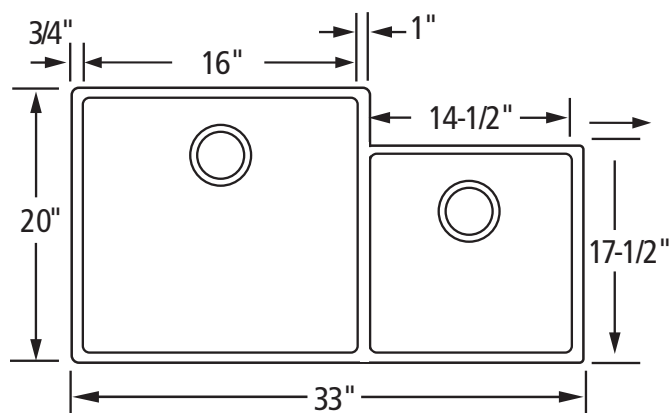

FRIGIDAIRE®

1-888-999-4832

FPUR-3320-D10/10 16 Gauge 304 Stainless Steel Double Bowl Undermount Sink

Side View

Dimensions

- Overall Size: 33" x 20"
- Left Bowl: 16" x 18-1/2" x 10"
- Right Bowl: 14-1/2" x 16" x 10"
- Drain Opening: 3-1/2"

Included Accessories

- Grids
- Sink Strainers

Features

- Handmade
- 10 MM radius corners
- 16 gauge 304 stainless steel
- Proprietary V-Therm Shield™
 - Provides superior sound deadening and thermal retention
- Long lasting tight brush finish
- Stain and corrosion resistant