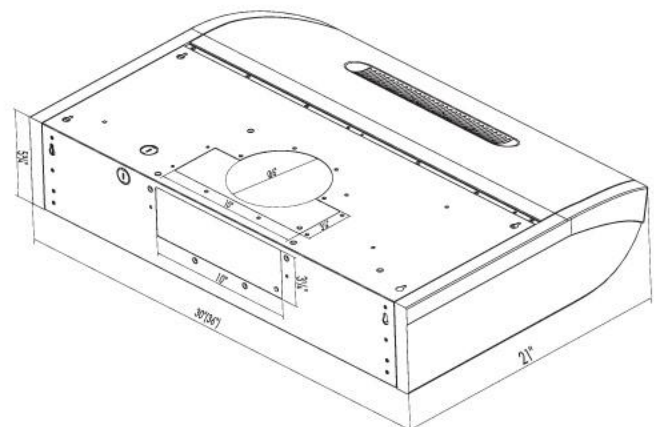

XO

www.xoappliance.com

XO is Exclusively Distributed by:
Eastern Marketing Corp 24 Eisenhower Parkway Roseland,
New Jersey 07068 800-966-8300
www.easternmarketingcorp.com

All XO hoods are UL approved.