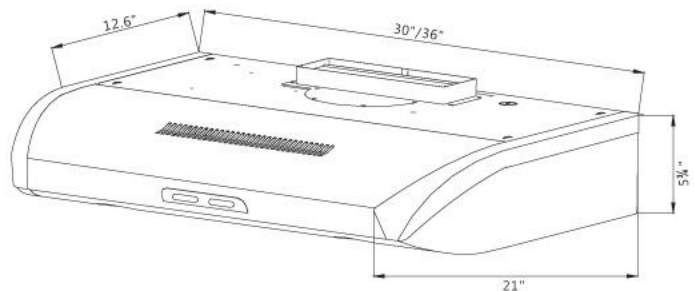

XO

www.xoappliance.com

XO is Exclusively Distributed by:
Eastern Marketing Corp 24 Eisenhower Parkway Roseland,
New Jersey 07068 800-966-8300
www.easternmarketingcorp.com

All XO hoods are UL approved.