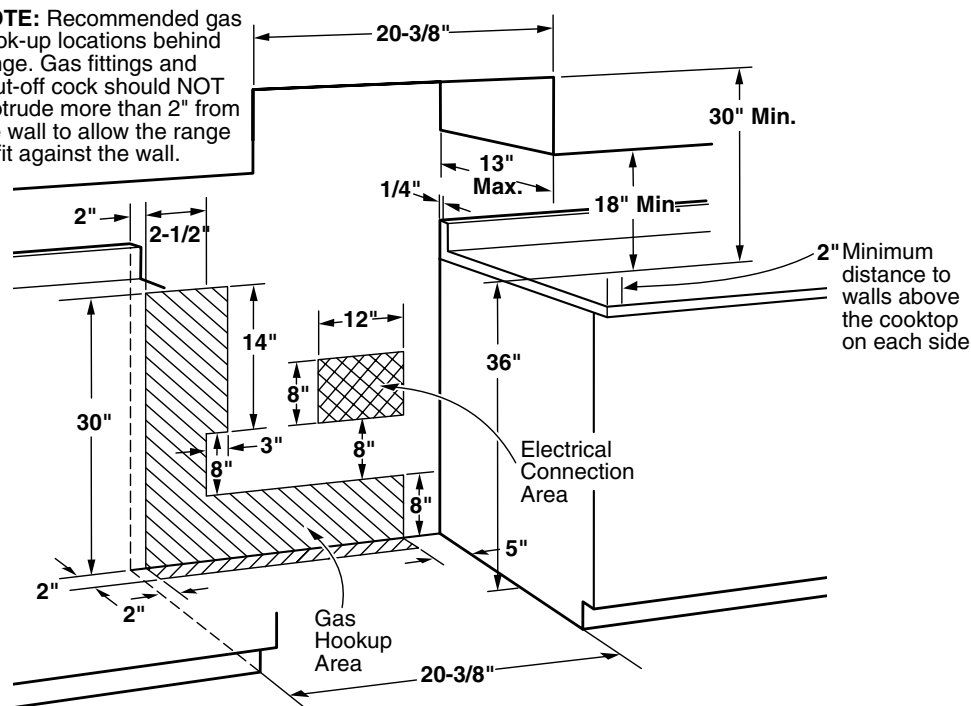

### Dimensions (in inches)

### Installation Information (in inches)

**NOTE:** Recommended gas hook-up locations behind range. Gas fittings and shut-off cock should NOT protrude more than 2" from the wall to allow the range to fit against the wall.

**Electrical Rating:** 120V, 60Hz, 5A

**Installation Information:** Before installing, consult installation instructions packed with product for current dimensional data.

**Note:** LP conversion kit is required for this model.