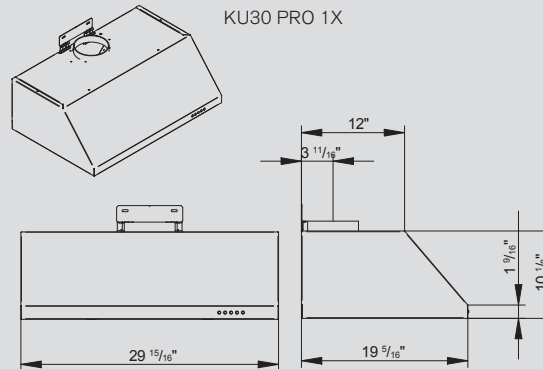

KU24 PRO 1X

KU30 PRO 1X