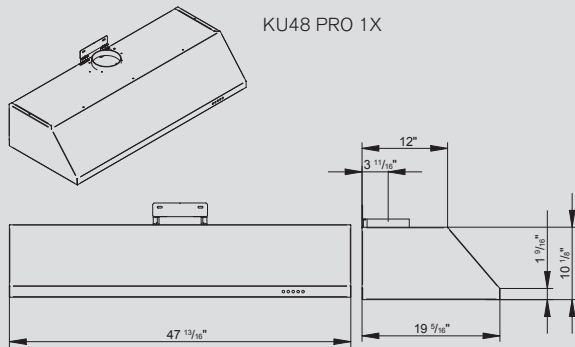

BERTAZZONI PROFESSIONAL SERIES

48" UNDERMOUNT CANOPY HOOD, 1 BLOWER
36" UNDERMOUNT CANOPY HOOD, 1 BLOWER

Range Hood 48
KU48 PRO 1 X

Range Hood 36
KU36 PRO 1 X

Features

Motor	1 - 3 speed	1 - 3 speed
Electronics control	1	1
Halogen lights	2	2
Filters	aluminium mesh	aluminium mesh
Recommended Distance from woktop	25 1/2" - 31 1/2"	25 1/2" - 31 1/2"
Motor power	600 cfm	600 cfm
Electrical requirements	120V - 60Hz	120V - 60Hz
Max. Amp usage	3.3 A	3.3 A

All KU hoods can be installed under 12" deep wall cabinets or with the optional height-adjustable narrow and large duct covers.

Recirculation Kit (Item 901154) can be installed in combination with the narrow Duct Cover (Item 901262), and full width Duct Cover (Item 901261 for 48"; Item 901265 for 36"). Duct Cover for ceiling height 8-10 ft (item 901281).

Optional: European Baffle Filter available (item 402433 - 4 filters for KU48, 3 filters for KU36)

KU48 PRO 1X