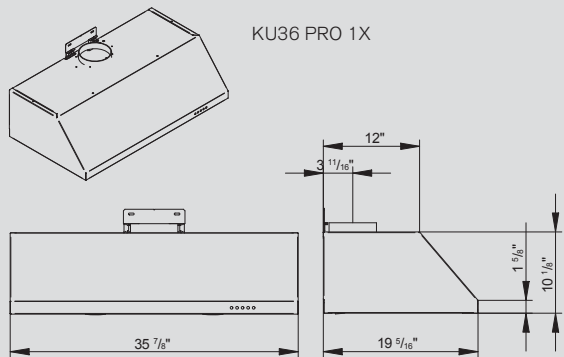

BERTAZZONI PROFESSIONAL SERIES

48" UNDERMOUNT CANOPY HOOD, 1 BLOWER
36" UNDERMOUNT CANOPY HOOD, 1 BLOWER

Range Hood 48
KU48 PRO 1 X

Range Hood 36
KU36 PRO 1 X

Features

Motor	1 - 3 speed	1 - 3 speed
Electronics control	1	1
Halogen lights	2	2
Filters	aluminium mesh	aluminium mesh
Recommended Distance from woktop	25 1/2" - 31 1/2"	25 1/2" - 31 1/2"
Motor power	600 cfm	600 cfm
Electrical requirements	120V - 60Hz	120V - 60Hz
Max. Amp usage	3.3 A	3.3 A

All KU hoods can be installed under 12" deep wall cabinets or with the optional height-adjustable narrow and large duct covers.

Recirculation Kit (Item 901154) can be installed in combination with the narrow Duct Cover (Item 901262), and full width Duct Cover (Item 901261 for 48"; Item 901265 for 36"). Duct Cover for ceiling height 8-10 ft (item 901281).

Optional: European Baffle Filter available (item 402433 - 4 filters for KU48, 3 filters for KU36)

KU36 PRO 1X

ACCESSORIES

901253 Kit Baffle Filters

for KU24 KU36 KU48 PRO

contains: 4 filters suitable for all 3 hood sizes all lines; K36 requires 3, K48 requires 4, KU24 requires 2 filters item 402433

901252 Kit Baffle Filters for K30 PRO HER

KU30 requires 3 filters 402432

901262 Narrow Duct Cover

for KU48 PRO 1 X - KU36 PRO 1 X
KU30 PRO 1 X - KU24 PRO 1 X

901261 Large Duct Cover

for KU48 PRO 1 X

901265 Large Duct Cover

for KU36 PRO 1 X

901266 Large Duct Cover

for KU30 PRO 1 X