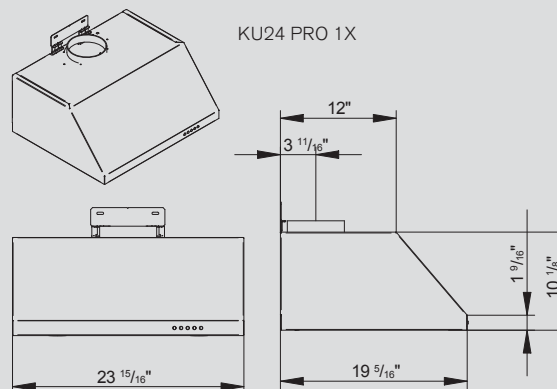

BERTAZZONI PROFESSIONAL SERIES

48" UNDERMOUNT CANOPY HOOD, 1 BLOWER
36" UNDERMOUNT CANOPY HOOD, 1 BLOWER

Range Hood 48
KU48 PRO 1 X

Range Hood 36
KU36 PRO 1 X

Features

Motor	1 - 3 speed	1 - 3 speed
Electronics control	1	1
Halogen lights	2	2
Filters	aluminium mesh	aluminium mesh
Recommended Distance from woktop	25 1/2" - 31 1/2"	25 1/2" - 31 1/2"
Motor power	600 cfm	600 cfm
Electrical requirements	120V - 60Hz	120V - 60Hz
Max. Amp usage	3.3 A	3.3 A

All KU hoods can be installed under 12" deep wall cabinets or with the optional height-adjustable narrow and large duct covers.

Recirculation Kit (Item 901154) can be installed in combination with the narrow Duct Cover (Item 901262), and full width Duct Cover (Item 901261 for 48"; Item 901265 for 36"). Duct Cover for ceiling height 8-10 ft (item 901281).

Optional: European Baffle Filter available (item 402433 - 4 filters for KU48, 3 filters for KU36)

ACCESSORIES

901253 Kit Baffle Filters

for KU24 KU36 KU48 PRO

contains: 4 filters suitable for all 3 hood sizes all lines; K36 requires 3, K48 requires 4, KU24 requires 2 filters item 402433

901252 Kit Baffle Filters for K30 PRO HER

KU30 requires 3 filters 402432

901262 Narrow Duct Cover

for KU48 PRO 1 X - KU36 PRO 1 X
KU30 PRO 1 X - KU24 PRO 1 X

901261 Large Duct Cover

for KU48 PRO 1 X

901265 Large Duct Cover

for KU36 PRO 1 X

901266 Large Duct Cover

for KU30 PRO 1 X