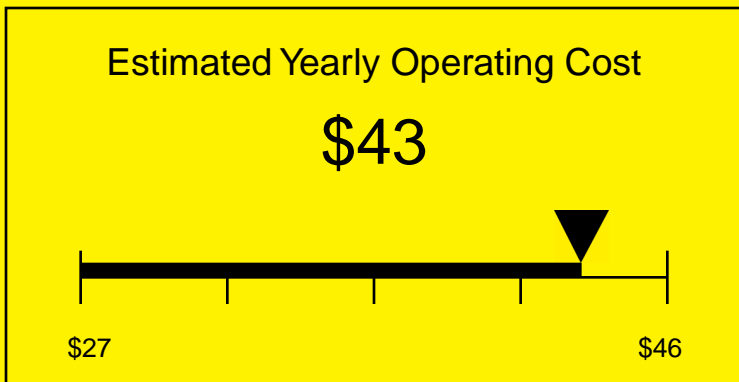

ENERGYGUIDE

REFRIGERATOR
Defrost: Automatic

SCR450LBI
4.1 Cubic Feet

Compare the energy use of this product with others
before you buy

Your cost will depend on your utility rates

Based on a 2007 U.S. Government national average cost of 10.65 cents per kWh for electricity. Your actual operating cost will vary depending on your local utility rates and your use of the product.