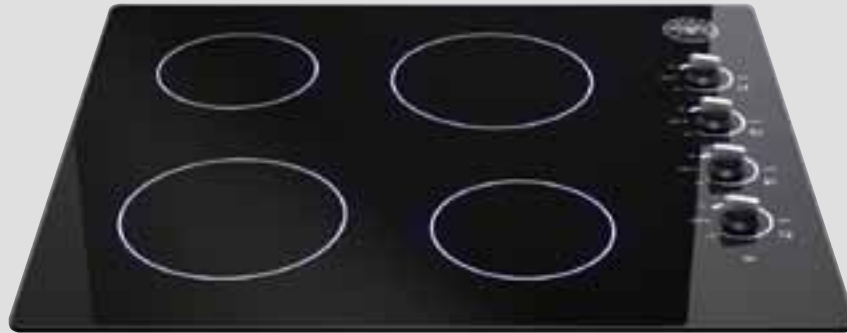

## 24" CERAN COOKTOP

The Bertazzoni Modular series ceran glass cooktop is available in 24" with 4 heating zones and push and turn nichel coated knobs and residual heat indicator lights. The black ceramic top spots the Bertazzoni signature brand in the top right hand corner.

### CONTROL

Adjust the power level on each heating zone using the nickel coated knobs.

### GLASS CERAMIC TOP

The black ceramic top spots the Bertazzoni signature in the top right corner.

THE INTEGRATED KITCHEN

---