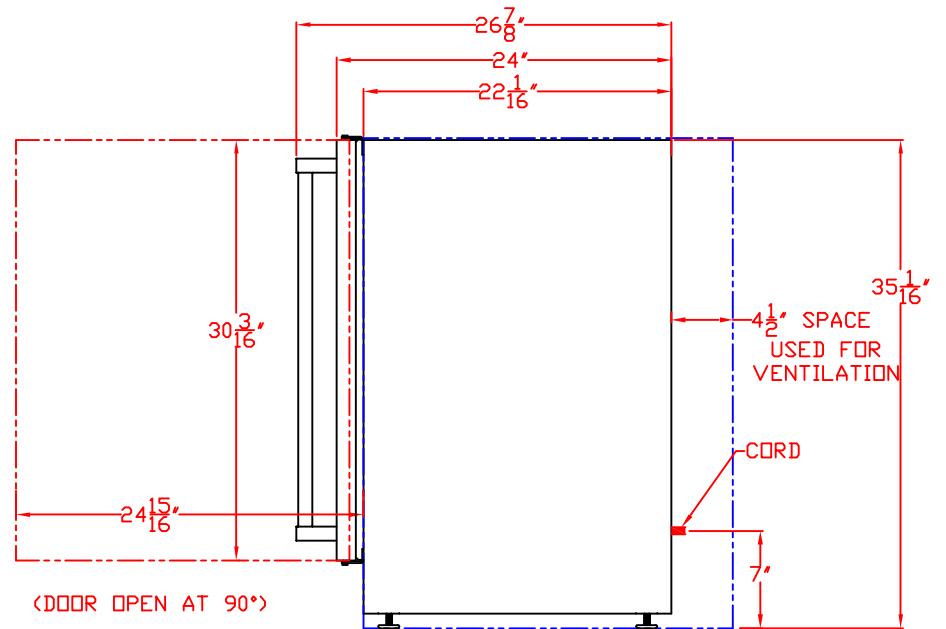

4/5/12

LYNX 24" OUTDOOR REFRIGERATOR  
MODEL L24BF  
WITH DIMENSIONS

ISLAND CUTOUT  
IN BLUE

NOTE: FOR THIS ILLUSTRATION,  
REFRIGERATOR HAS BEEN SET  
AT MAXIMUM HEIGHT OF 35-1/16"

FRONT VIEW

TOP VIEW

SIDE VIEW