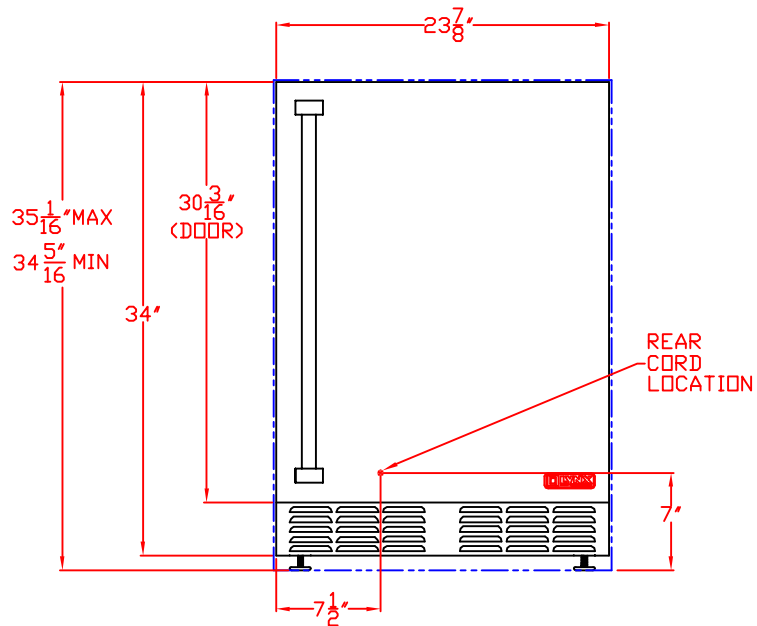

4/5/12

LYNX 24" OUTDOOR REFRIGERATOR  
MODEL L24BF  
WITH DIMENSIONS

ISLAND CUTOUT  
IN BLUE

NOTE: FOR THIS ILLUSTRATION,  
REFRIGERATOR HAS BEEN SET  
AT MAXIMUM HEIGHT OF 35-1/16"

FRONT VIEW

TOP VIEW

SIDE VIEW

4/5/12

LYNX 24" OUTDOOR REFRIGERATOR  
MODEL L24BF  
ISLAND CUTOUT

TOP VIEW

FRONT VIEW

SIDE VIEW