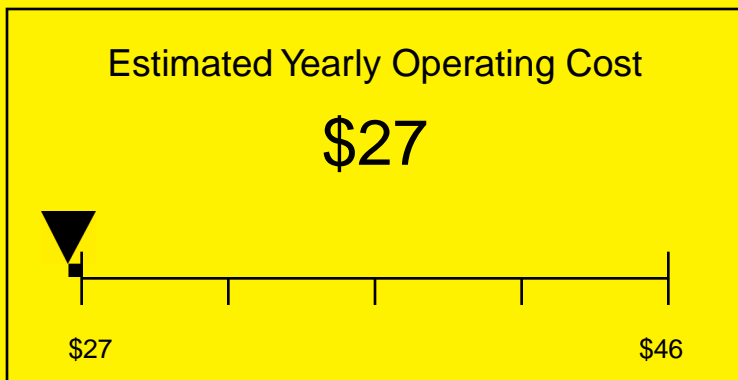

ENERGYGUIDE

REFRIGERATOR
Defrost: Automatic

SPR626OSXSSHH
4.9 Cubic Feet

Compare the energy use of this product with others
before you buy

250kWh

Estimated Yearly Electricity Use

Your cost will depend on your utility rates

Based on a 2007 U.S. Government national average cost of 10.65 cents per kWh for electricity. Your actual operating cost will vary depending on your local utility rates and your use of the product.