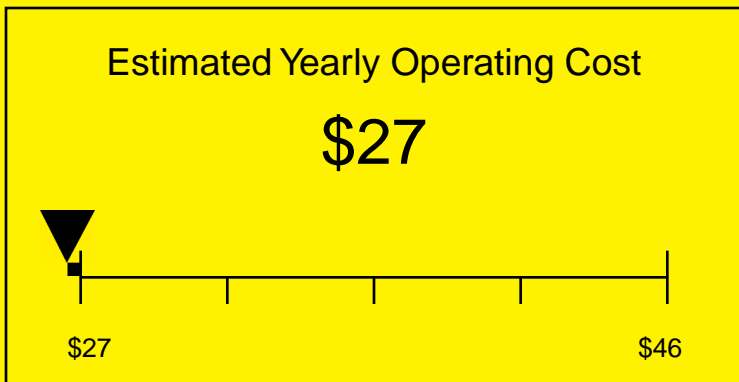

ENERGYGUIDE

REFRIGERATOR
Defrost: Automatic

SPR626OSXCSSH
4.9 Cubic Feet

Compare the energy use of this product with others
before you buy

250kWh
Estimated Yearly Electricity Use

Your cost will depend on your utility rates

Based on a 2007 U.S. Government national average cost of 10.65 cents per kWh for electricity. Your actual operating cost will vary depending on your local utility rates and your use of the product.