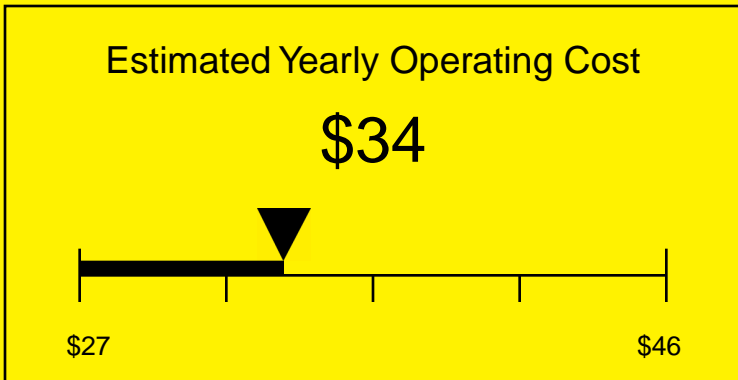

ENERGYGUIDE

REFRIGERATOR
Defrost: Automatic

FFAR22LW7
1.6 Cubic Feet

Compare the energy use of this product with others
before you buy

Your cost will depend on your utility rates

Based on a 2007 U.S. Government national average cost of 10.65 cents per kWh for electricity. Your actual operating cost will vary depending on your local utility rates and your use of the product.