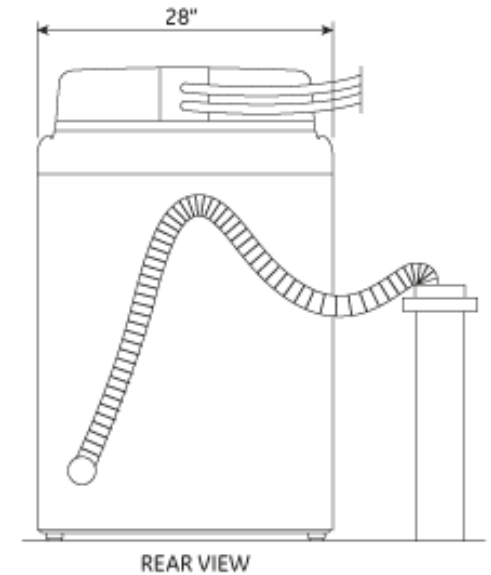

GTWS8450D/GTWS8455D

GE® 4.8 DOE cu. ft. capacity washer with stainless steel basket and steam

Dimensions and Installation Information (in inches)

Circuit Requirements: An individual, properly-grounded branch circuit, with a three-prong grounding-type receptacle, protected by a 15 or 20 amp circuit breaker or a time-delay fuse, is required.

Electrical Rating: 120V, 60Hz, 10A

Note: Washer wall outlet must be located within 36" of service code entry. Wall outlet must not be located behind dryer.

Installation Information: Before installing, consult installation instructions packed with product for current dimensional data.

For answers to your Monogram®, GE Profile™ or GE® appliance questions, visit our website at geappliances.com or call GE Answer Center® service, 800.626.2000.

imagination at work

Listed by
Underwriters
Laboratories

Specification Revised 9/12

360132