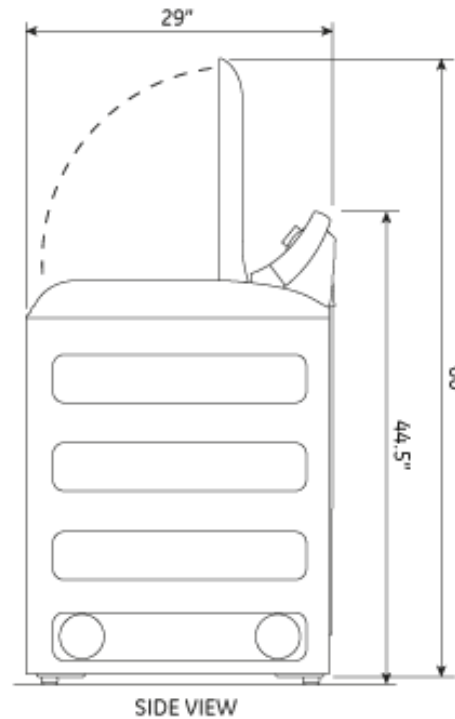

GTWS8450D/GTWS8455D

GE® 4.8 DOE cu. ft. capacity washer with stainless steel basket and steam

Dimensions and Installation Information (in inches)

Circuit Requirements: An individual, properly-grounded branch circuit, with a three-prong grounding-type receptacle, protected by a 15 or 20 amp circuit breaker or a time-delay fuse, is required.

Electrical Rating: 120V, 60Hz, 10A

Note: Washer wall outlet must be located within 36" of service code entry. Wall outlet must not be located behind dryer.

Installation Information: Before installing, consult installation instructions packed with product for current dimensional data.

For answers to your Monogram®, GE Profile™ or GE® appliance questions, visit our website at geappliances.com or call GE Answer Center® service, 800.626.2000.

imagination at work

Listed by
Underwriters
Laboratories

Specification Revised 9/12

360132