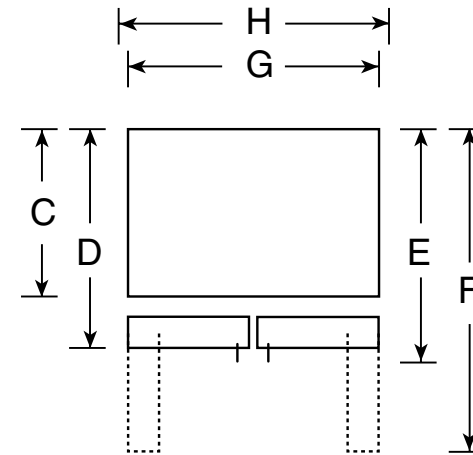

PFCS1NFC

GE Profile™ 20.8 Cu. Ft. Bottom-Freezer Refrigerator

Dimensions and Installation Information (in inches)

Overall Dimensions	Height to top of hinge (in.) A	69-5/8
	Height to top of case (in.) B	69
	Case depth without door (in.) C	23-7/8
	Case depth less door handle (in.) D	28-1/2
	Case depth with door handle (in.) E	31
	Depth with fresh food door open 90° (in.) F	43-1/2
	Width (in.) G	35-3/4
Air Clearances	Width with door open 90° inc. door handle (in.) H	44
	Each side (in.)	1/8
	Top (in.)	1
	Back (in.)	2

Note:

Anti-tip bracket part number 200D8494P001 will be shipped with every counter-depth model

Above illustration intended for dimensional reference only. Refer to photography for actual product appearance.