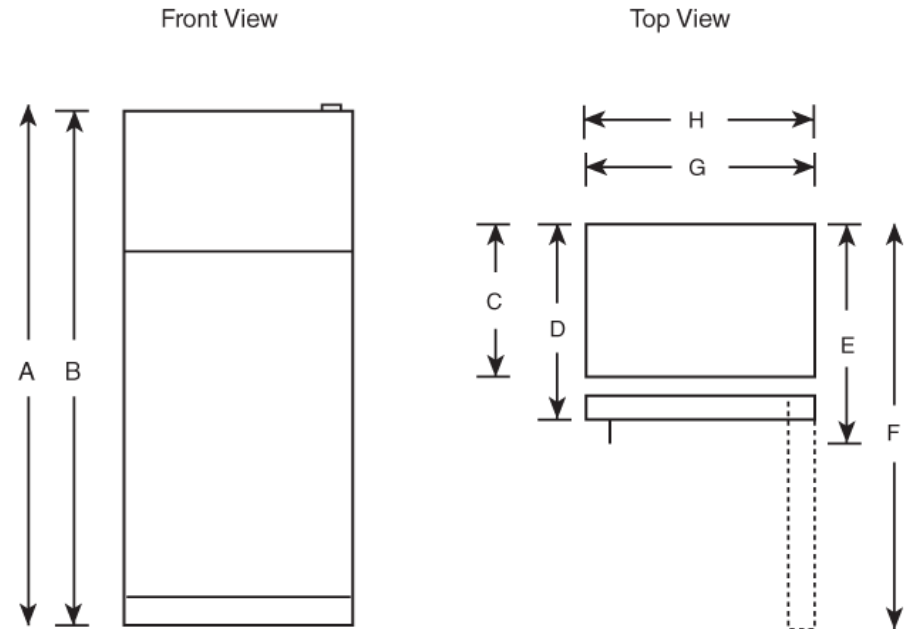

GTK18ICD

GE® ENERGY STAR® 18.0 Cu. Ft. Top-Freezer Refrigerator

Dimensions and Installation Information (in inches)

Overall Dimensions	Height to top of hinge (in.) A	66-5/8
	Height to top of case (in.) B	66-1/8
	Case depth without door (in.) C	27-1/2
	Case depth less door handle (in.) D	30-1/4
	Case depth with door handle (in.) E	32-1/8
	Depth with fresh food door open 90° (in.) F	58-1/8
	Width (in.) G	29-1/2
	Width with door open 90° inc. door handle (in.) H	32
Air Clearances	Each side (in.)	1/8
	Top (in.)	1
	Back (in.)	2