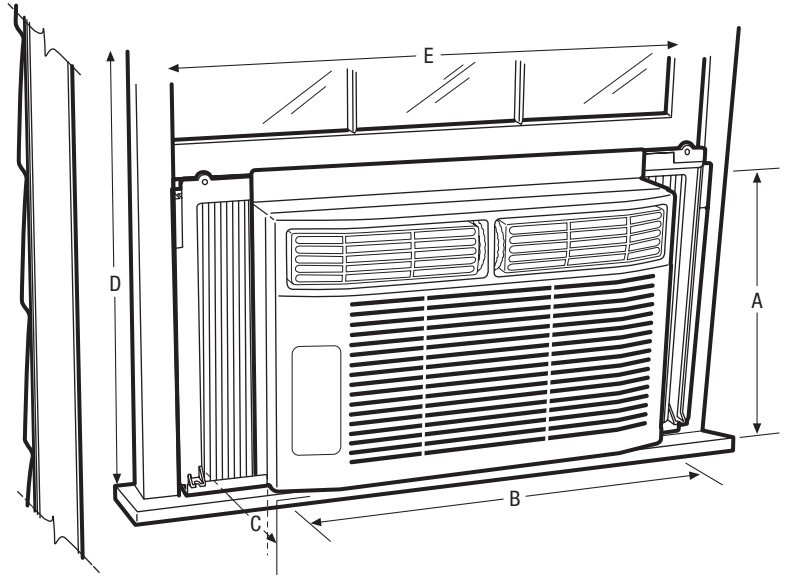

Home Comfort

FRA122CV1

**Compact
Air Conditioner**

Product Dimensions

Height	14-1/2"
Width	19"
Depth	21-5/8"

More Easy-To-Use Features

Effortless™ Restart

Automatically resumes operating at its previous settings when power is restored to your unit.

Power Cord

Comes with an extra long three-prong cord — makes extension cords unnecessary.

SpaceWise® Adjustable Design Optional Side Panels

Extend so you can adjust your unit to fit your window.

Performance	BTUs
Cool	12,000

Quickly Cools

Quickly cool a room on hot days.

Comfort Control Design

Easily control the direction of your cool air, wherever your unit is.

Performance	
BTU (Cool)	12,000
Dehumidification (Pints/Hour)	3.8
Cool Area (Sq. Ft.)	640
Energy Efficiency Ratio	9.8
Electrical	
Volts	115
Amps (Cool)	11.0
Watts (Cool)	1,220
Length of Power Cord (Min./Max.)	6' / 6.5'
Plug Type (NEMA)	LC1D (5-15P)
Features	
Controls	Mechanical
Fan Speeds (Cool/Fan)	3 / 3
Low Voltage Start-Up	Yes
Auto Cool Function	
Energy Save	
Sleep Mode	
Filter Check	
24-Hour On/Off Timer	
Clean Air Ionizer	
Remote Control	
Air CFM (High/Med/Low)	264 / 242 / 202
Air Direction Control	8-Way
Fresh Air/Exhaust Vent/Closed	Yes/Yes/Yes
Filter Type	Antibacterial Mesh
Filter Access	Tilt-Out
Slide-Out Chassis	
Window Mounting Kit (Included)	Pleated Quick Mount
Warranty ¹	Yes
Certifications	
Performance	AHAM
Specifications	
Refrigerant	R410a
Shipping Weight (Approx.)	74 Lbs.

Product Dimensions	
A - Height	14-1/2"
B - Width	19"
C - Depth	21-5/8"

Window Dimensions	
D - Height (Min.)	15-1/2"
E - Width (Min./Max.)	23" / 36"

Accessories information available on the web at frigidaire.com