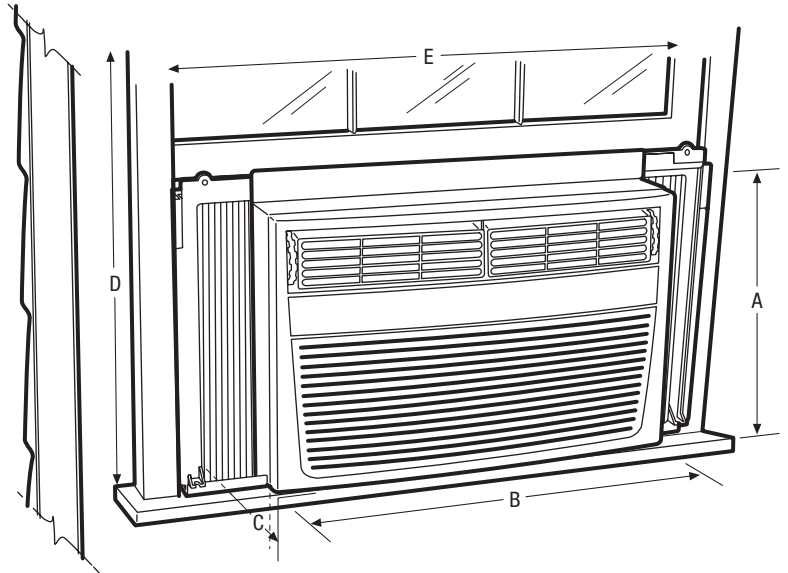

Performance	
BTU (Cool)	12,000
Dehumidification (Pints/Hour)	3.8
Cool Area (Sq. Ft.)	640
Energy Efficiency Ratio	9.8
Electrical	
Volts	115
Amps (Cool)	11.0
Watts (Cool)	1,220
Length of Power Cord (Min./Max.)	6' / 6.5'
Plug Type (NEMA)	LCDI (5-15P)
Features	
Electronic Controls	Ready-Select® Controls
Fan Speeds (Cool/Fan)	3/3
Low Voltage Start-Up	Yes
Auto Cool Function	
Energy Save	
Sleep Mode	
Filter Check	
24-Hour On/Off Timer	Yes
Clean Air Ionizer	
Remote Control	
Air CFM (High/Med/Low)	264/242/202
Air Direction Control	8-Way
Fresh Air/Exhaust Vent/Closed	Yes/Yes/Yes
Filter Type	Antibacterial Mesh
Filter Access	Tilt-Out
Slide-Out Chassis	
Window Mounting Kit (Included)	Pleated Quick Mount
Warranty¹	Yes
Certifications	
Performance	AHAM
Specifications	
Refrigerant	R410a
Shipping Weight (Approx.)	74 Lbs.

¹Warranty 5 year sealed system/1 year full parts and labor.

NOTE: For planning purposes only. Always consult local and national electric codes. Refer to Product Installation Guide for detailed installation instructions on the web at frigidaire.com.

Product Dimensions		Window Dimensions	
A - Height	14-1/2"	D - Height (Min.)	15-1/2"
B - Width	19"	E - Width (Min./Max.)	23" / 36"
C - Depth	21-5/8"		

Accessories information available on the web at frigidaire.com

FRIGIDAIRE

USA • 10200 David Taylor Drive • Charlotte, NC 28262 • 1-800-FRIGIDAIRE • frigidaire.com
CANADA • 5855 Terry Fox Way • Mississauga, ON L5V 3E4 • 1-800-265-8352 • frigidaire.ca
FRA123CV1 11/11

© 2011 Electrolux Home Products, Inc.

Specifications subject to change.