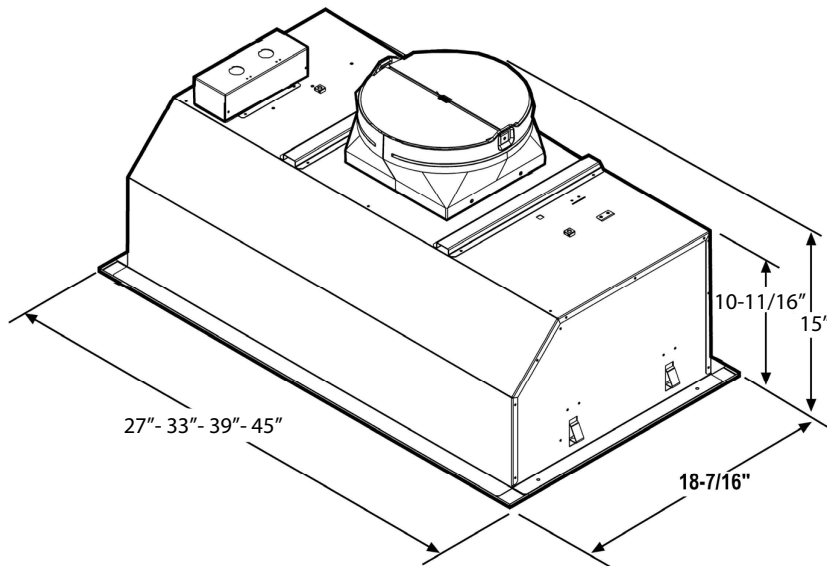

Orvieto

INSERT HOOD (PROFESSIONAL STYLE COOKING)

Orvieto provides professional grade performance, while being discreetly mounted inside cabinetry above the cooktop. Inserts are ideal for kitchens where space is limited, or where ventilation needs to be out of sight. Orvieto is available in 27", 33", and 39" wide models with a 600 CFM blower, or a 45" wide model with 1200 CFM blower for extraordinary ventilating power. Heavy duty stainless steel push button controls operate the 3 speed blower and halogen lighting. Easy maintenance, higher efficiency and a cleaner kitchen are ensured by Elica's patented Baffle Slot Filters, which capture a higher % of grease and hold larger volumes of grease than traditional baffle filters. Stainless steel liners (an available accessory) provide a professional fit and protect cabinetry from heat and moisture. Orvieto is designed for standard ducted installation.

The Elica logo, featuring the brand name in a stylized, lowercase font with horizontal lines underneath, set against a dark background.

MODEL NUMBER	FINISH	DIMENSIONS			SHIPPING WEIGHT
		WIDTH	DEPTH	HEIGHT	
EOR627SS	Stainless Steel	27-3/4"	18-7/16"	11"	53 lbs
EOR633SS	Stainless Steel	33-3/4"	18-7/16"	11"	68 lbs
EOR639SS	Stainless Steel	39-3/4"	18-7/16"	11"	83 lbs
EOR145SS	Stainless Steel	45-3/4"	18-7/16"	11"	98 lbs