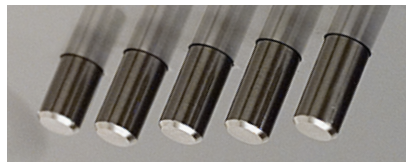

## POWER PACK HOOD

Cirrus is designed for discreet mounting inside cabinetry above the cooktop. The design is ideal for kitchens where space is limited, or where ventilation needs to be out of sight. Cirrus is available in a 21"-wide model with a 400 CFM blower, which provides adequate ventilating power for most kitchens. Also available are 27"-wide and 33"-wide models which come with 600 CFM blowers. Stainless steel liners ensure a professional fit under cabinetry and optional baffle slot filters offer high performance and the highly desired pro-look. Cirrus is designed for standard ducted installation.

### **Elica-Patented Stainless Steel Baffle Slot Filter**

Available as an optional upgrade  
(see back for accessory details)

- **10" Rectangular Duct Transition**
- **One-Way No Return Valve** eliminates outside air drafts.