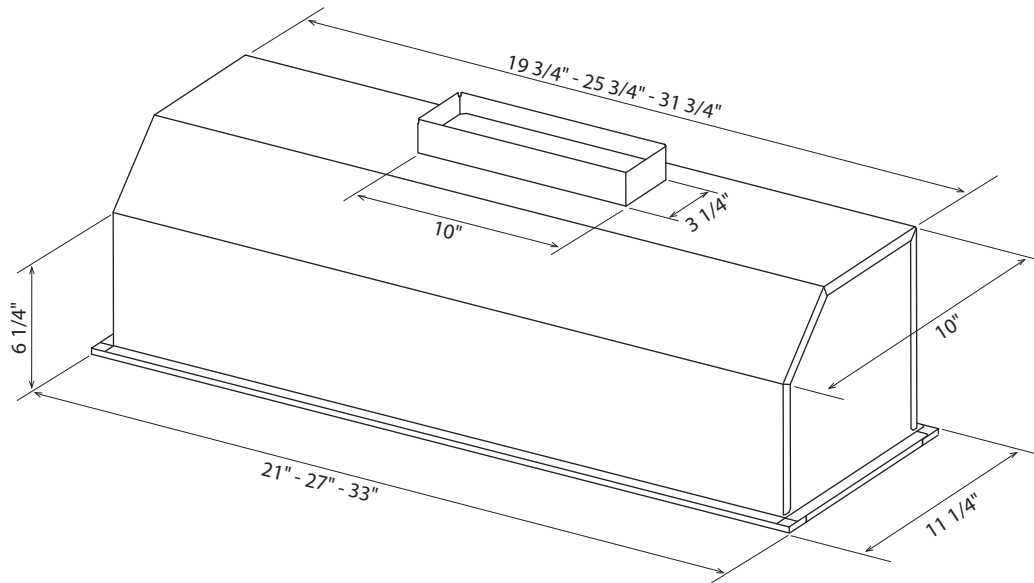

## POWER PACK HOOD

Cirrus is designed for discreet mounting inside cabinetry above the cooktop. The design is ideal for kitchens where space is limited, or where ventilation needs to be out of sight. Cirrus is available in a 21"-wide model with a 400 CFM blower, which provides adequate ventilating power for most kitchens. Also available are 27"-wide and 33"-wide models which come with 600 CFM blowers. Stainless steel liners ensure a professional fit under cabinetry and optional baffle slot filters offer high performance and the highly desired pro-look. Cirrus is designed for standard ducted installation.

<b>MODEL NUMBER</b>	<b>FINISH</b>	<b>DIMENSIONS</b>	<b>WIDTH</b>	<b>DEPTH</b>	<b>HEIGHT</b>	<b>SHIPPING WEIGHT</b>
ECR421SS	Stainless Steel		21"	11-1/4"	10"	31 lbs
ECR627SS	Stainless Steel		27"	11-1/4"	10"	34 lbs
ECR633SS	Stainless Steel		33"	11-1/4"	10"	36 lbs