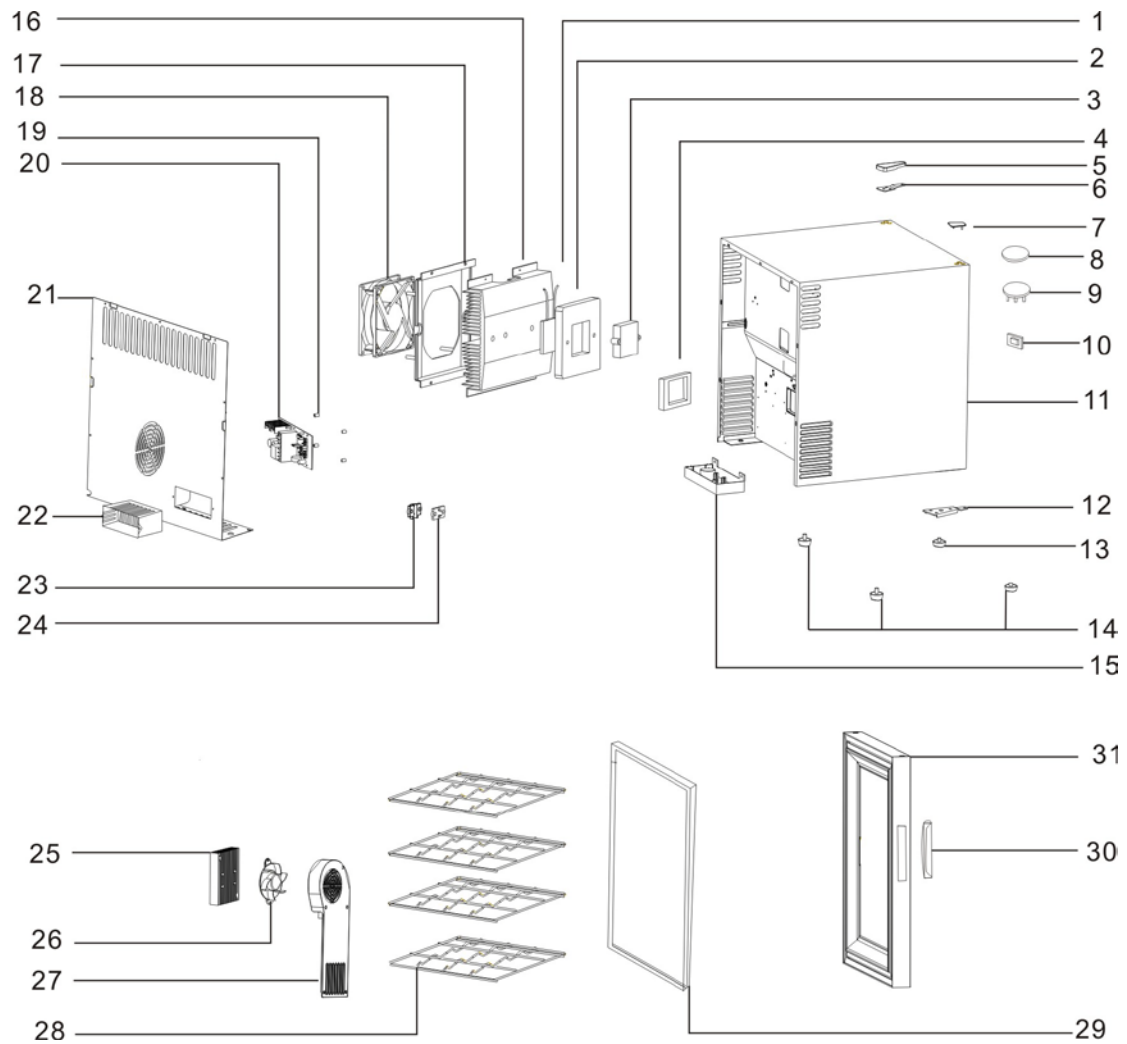

# Wine chiller EXPLOSION VIEWS & PARTS LISTS

## 1.1.1 EWC1601B Exploded View

### 1.2.1 EWC1601B Part List

Item	Spare parts Name	Quantity(PCS)	
1	Cooling module	1	
2	Big EVA liner	1	
3	Aluminum cooling sheet	1	
4	Small EVA liner	1	
5	Upper hinge cover	1	
6	Upper hinge	1	
7	Flat cover	1	
8	LED light cover	1	
9	LED light	1	
10	LED light on/off switch	1	
11	Cabinet	1	
12	Bottom hinge	1	
13	Low rubber leg	1	
14	High rubber leg	2	
15	Water drip tray	1	
16	Aluminum heat sink block	1	
17	Heat sink fan bracket	1	
18	Heat sink fan	1	
19	PCB bracket	4	
20	PCB	1	
21	Back cover	1	
22	Power cord storage box	1	
23	Power cord bracket cover	1	
24	Power cord bracket base	1	
25	Aluminum cold sink block	1	
26	Cold sink fan	1	
27	Cold sink fan cover	1	
28	Shelves	4	
29	Door gasket	1	
30	Door handle	1	
31	Glass door	1	